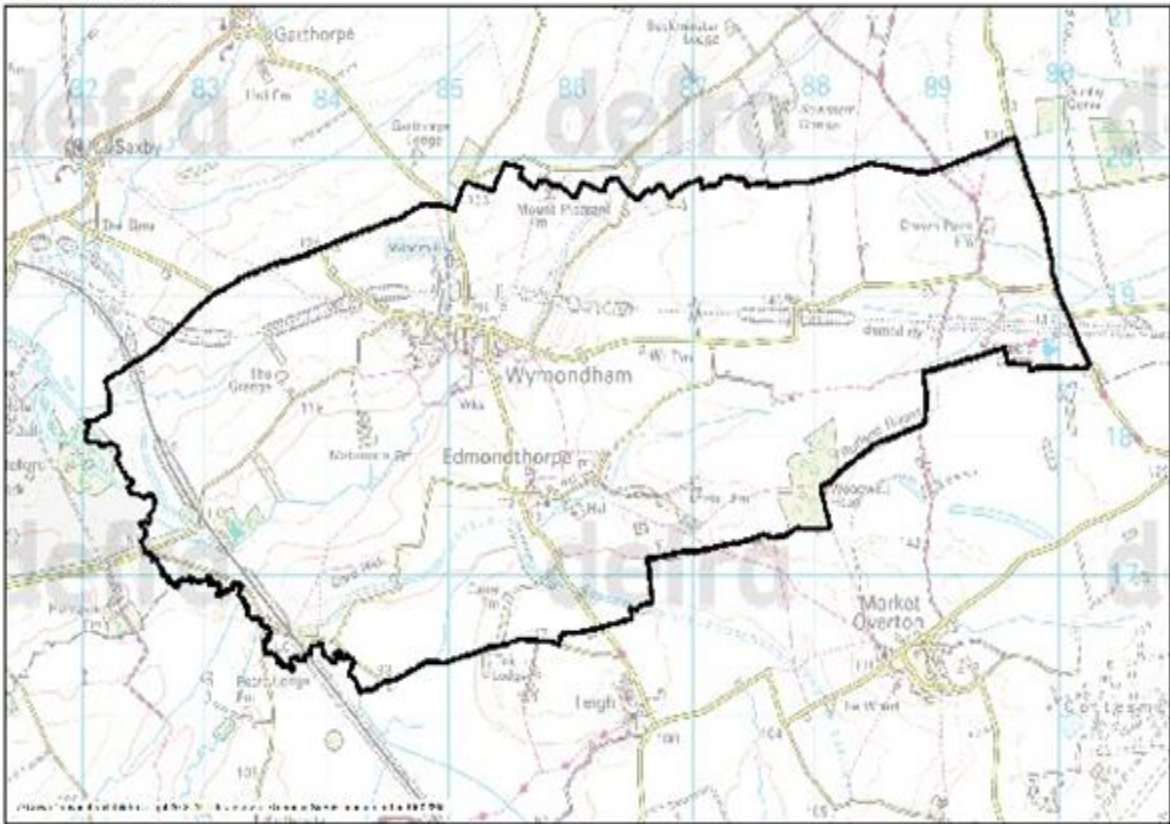

Designated Area of Wymondham & Edmondthorpe Parish

Wymondham Parish