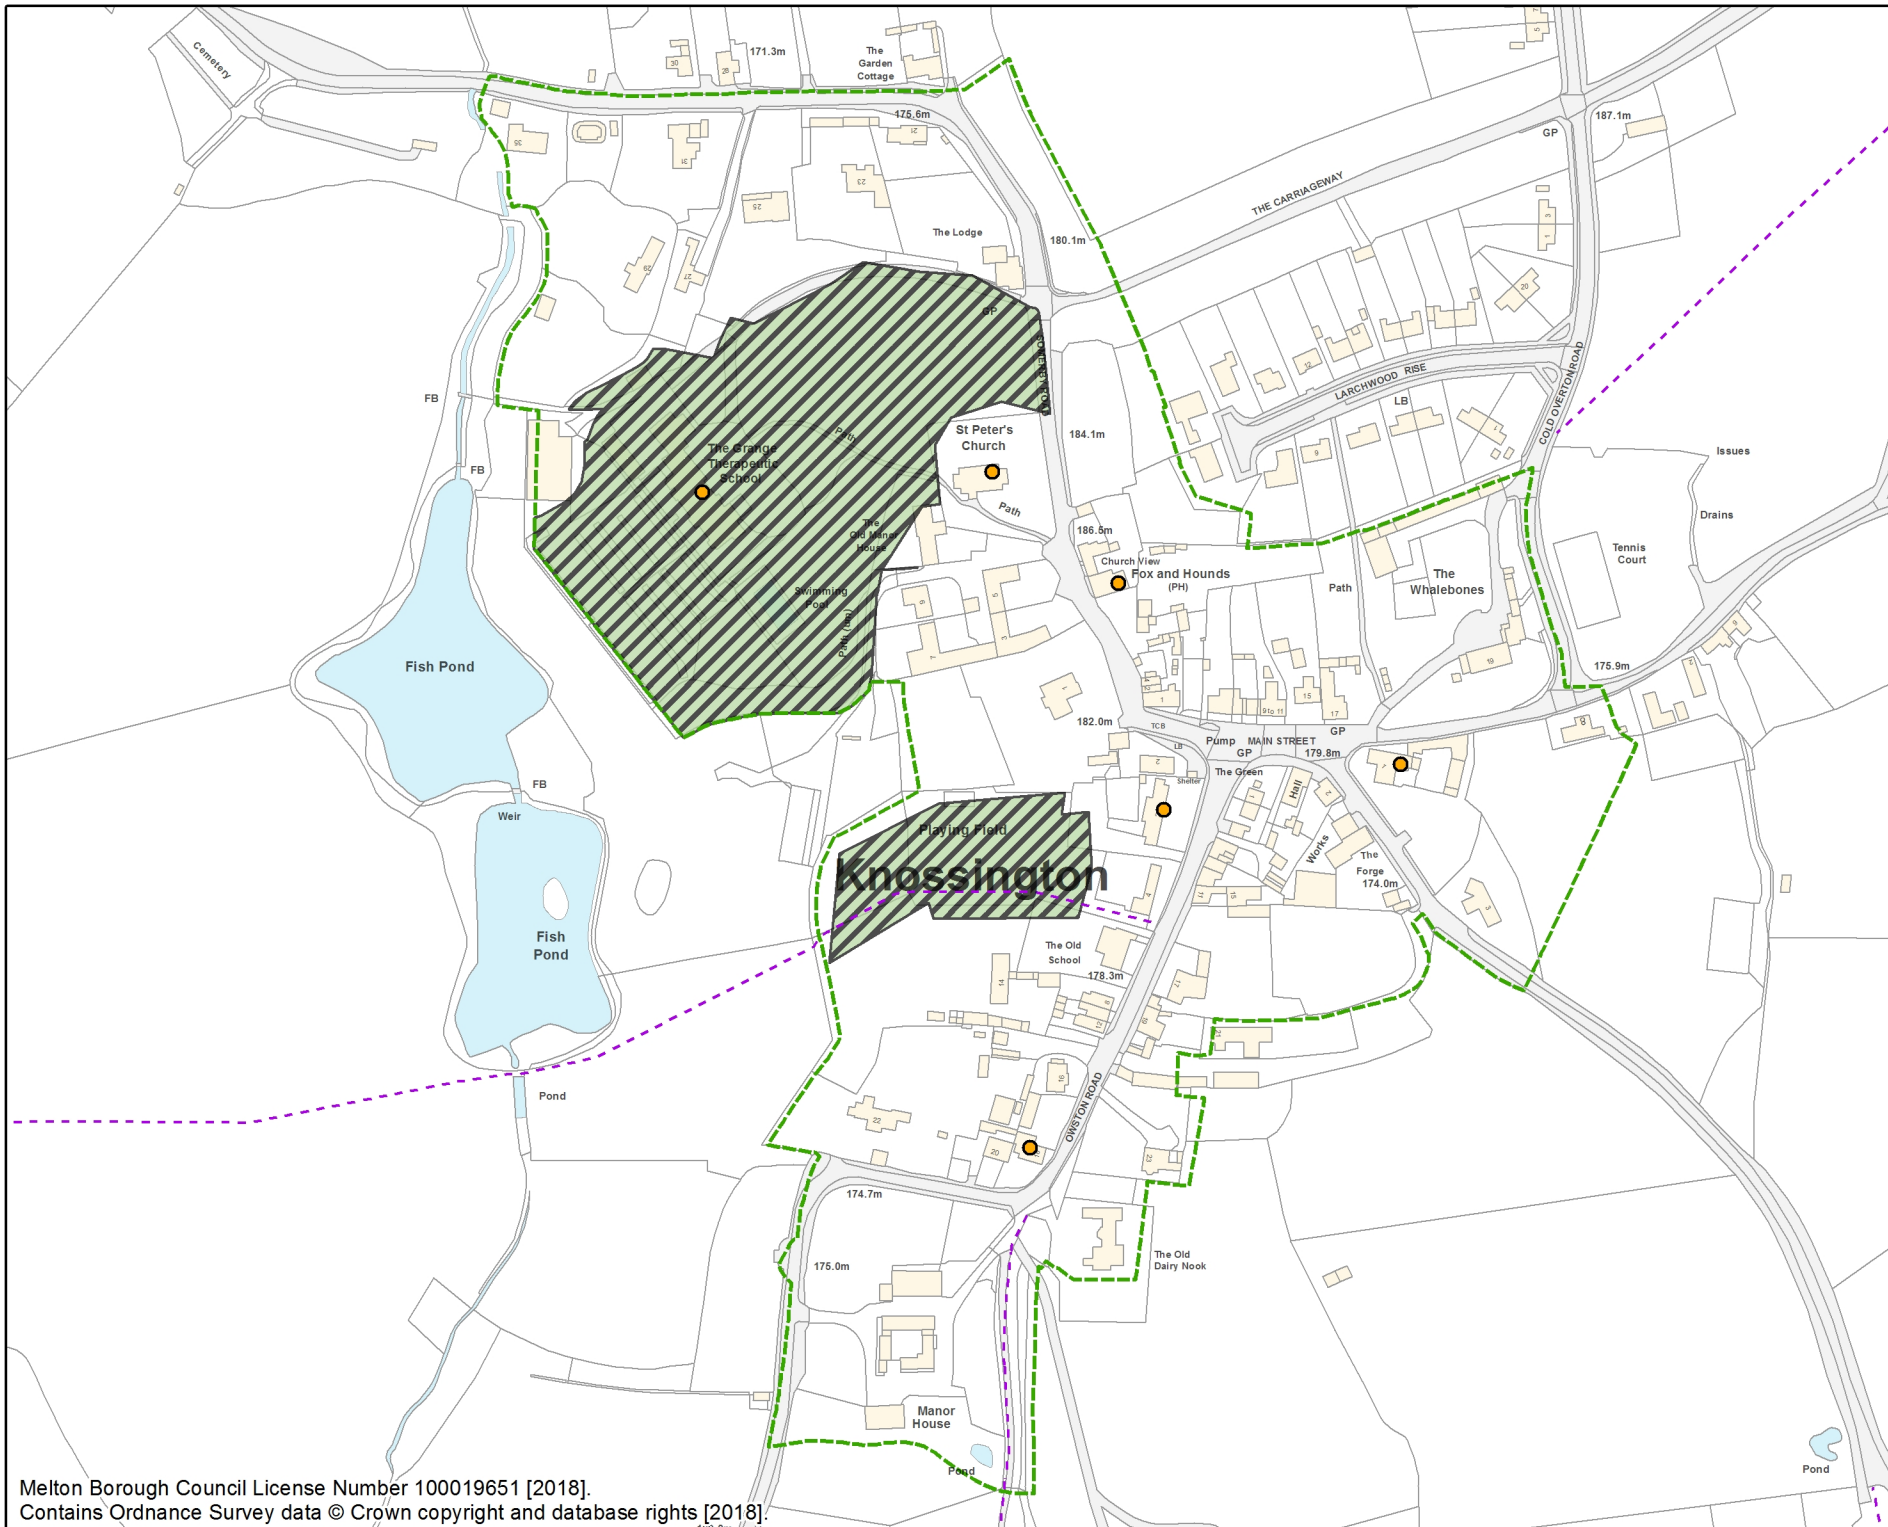

# Knossington

Key	
	Melton Borough Boundary
	Housing Allocation
	Reserve Site
	Enhancement Area
	Non-residential
	Railway Track
	Leicestershire Round Footpath
	Public Right of Way
	Listed Building
	Key Employment Sites
	Conservation Area
	Area of Separation
	Local Green Space
	Registered Parks & Gardens
	Scheduled Monument
	National Nature Reserve
	Site of Special Scientific Interest
	Ancient Woodland
	Local Geological Site
	Local Wildlife Site
	Candidate/Potential Local Wildlife Site
	Flood Zone 3b
	Flood Zone 3
	Flood Zone 2

## Adoption Policies Map - Melton Local Plan (2011-2036) Inset Maps

Scale (A4):  
1:3,000