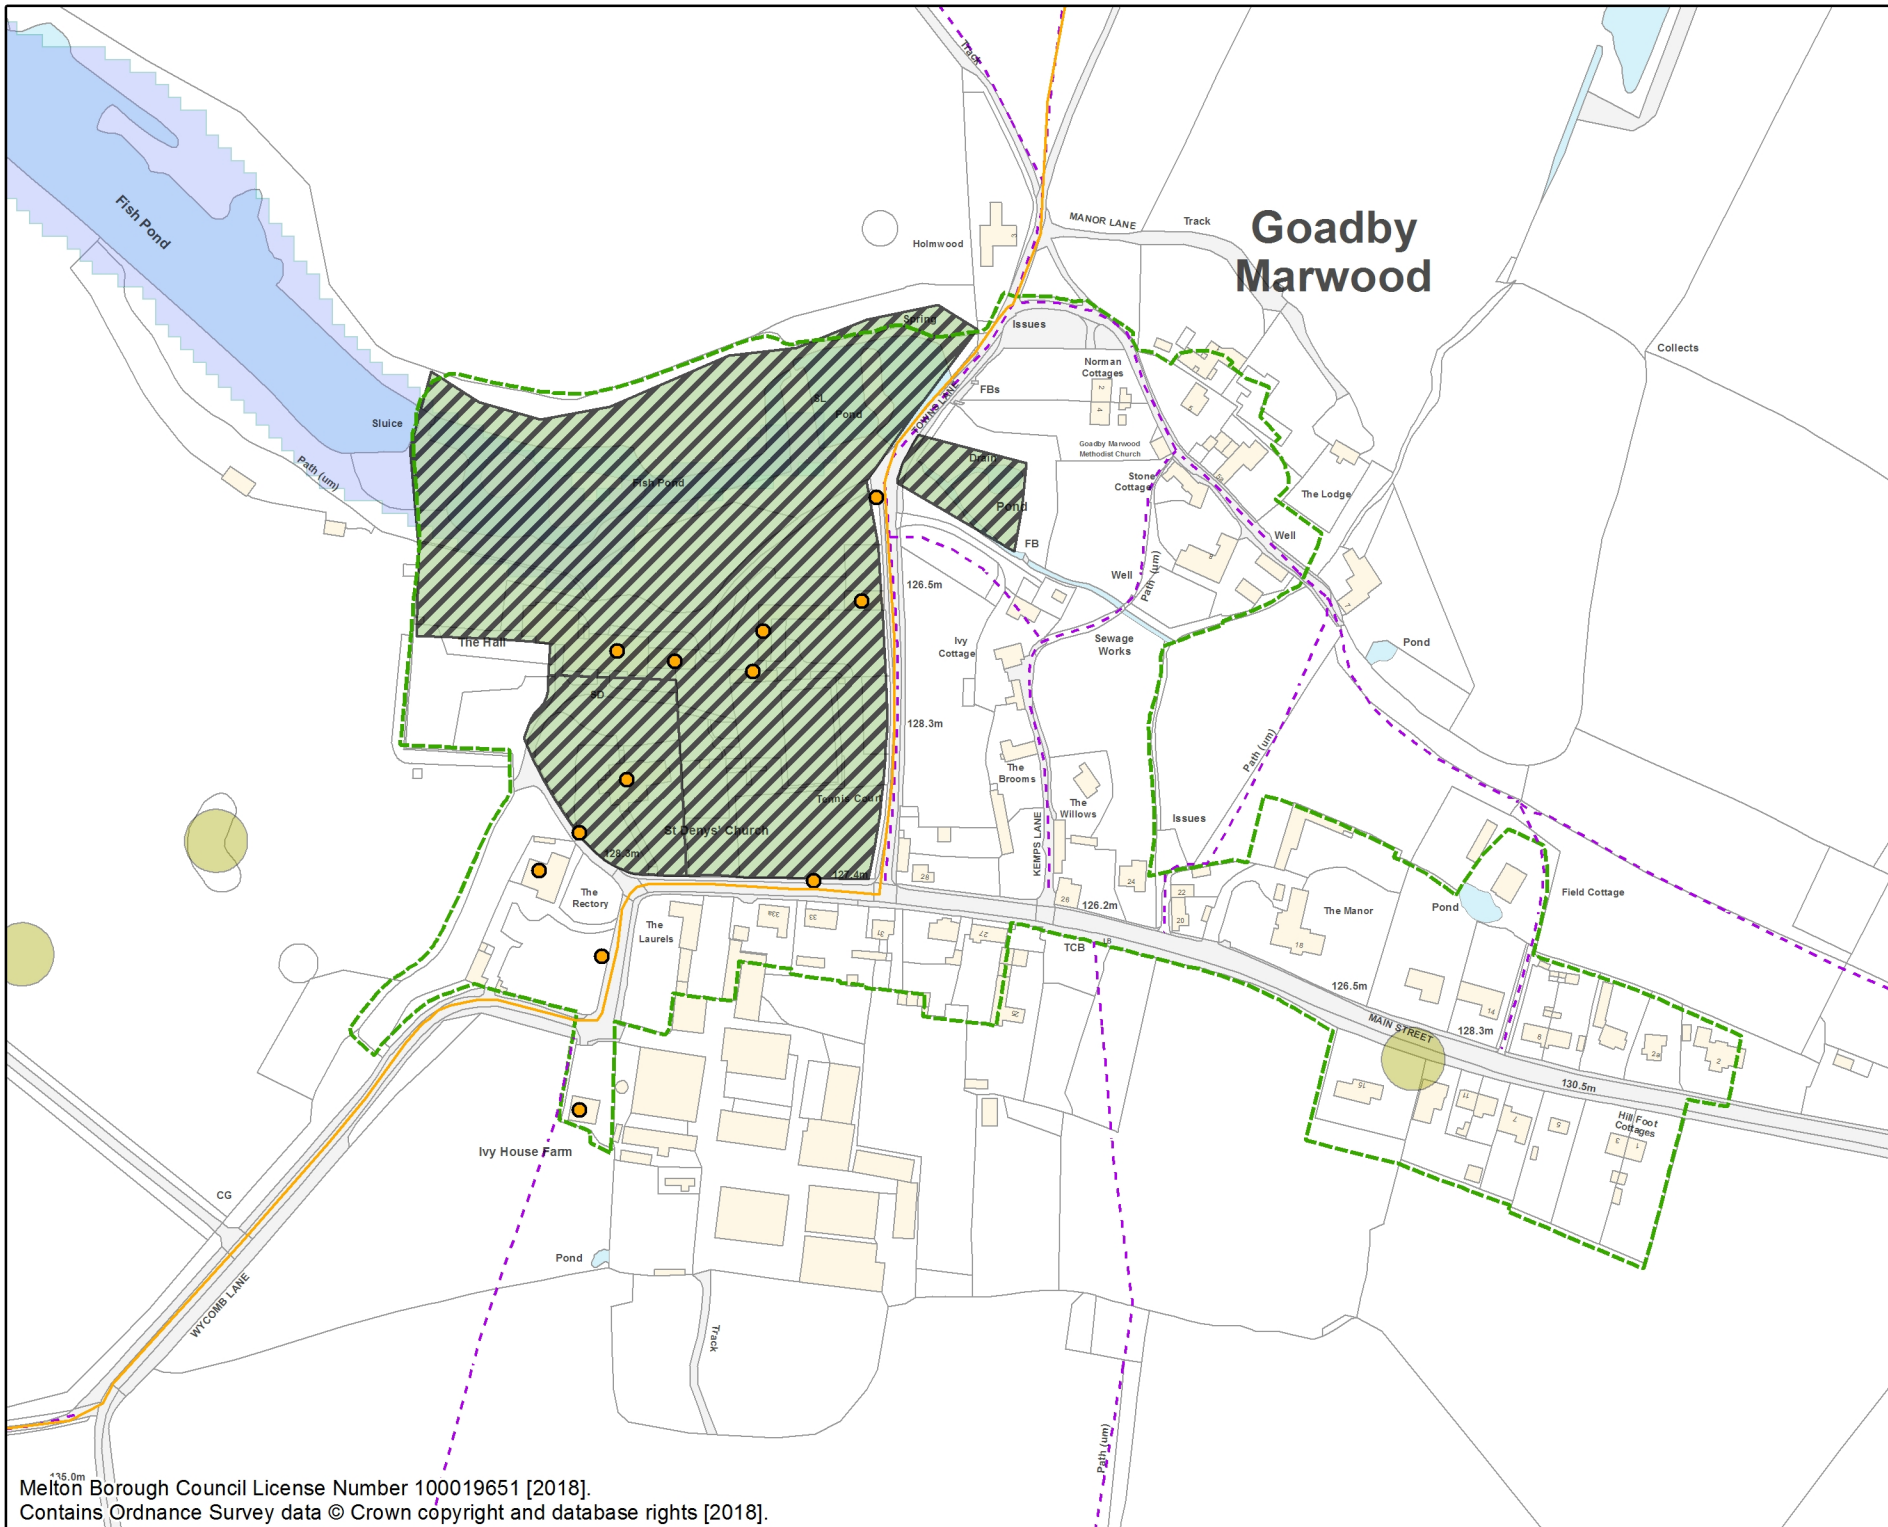

Goadby Marwood

Key	
	Melton Borough Boundary
	Housing Allocation
	Reserve Site
	Enhancement Area
	Non-residential
	Railway Track
	Leicestershire Round Footpath
	Public Right of Way
	Listed Building
	Key Employment Sites
	Conservation Area
	Area of Separation
	Local Green Space
	Registered Parks & Gardens
	Scheduled Monument
	National Nature Reserve
	Site of Special Scientific Interest
	Ancient Woodland
	Local Geological Site
	Local Wildlife Site
	Candidate/Potential Local Wildlife Site
	Flood Zone 3b
	Flood Zone 3
	Flood Zone 2

Adoption Policies Map - Melton Local Plan (2011-2036) Inset Maps

Scale (A4):
1:3,000