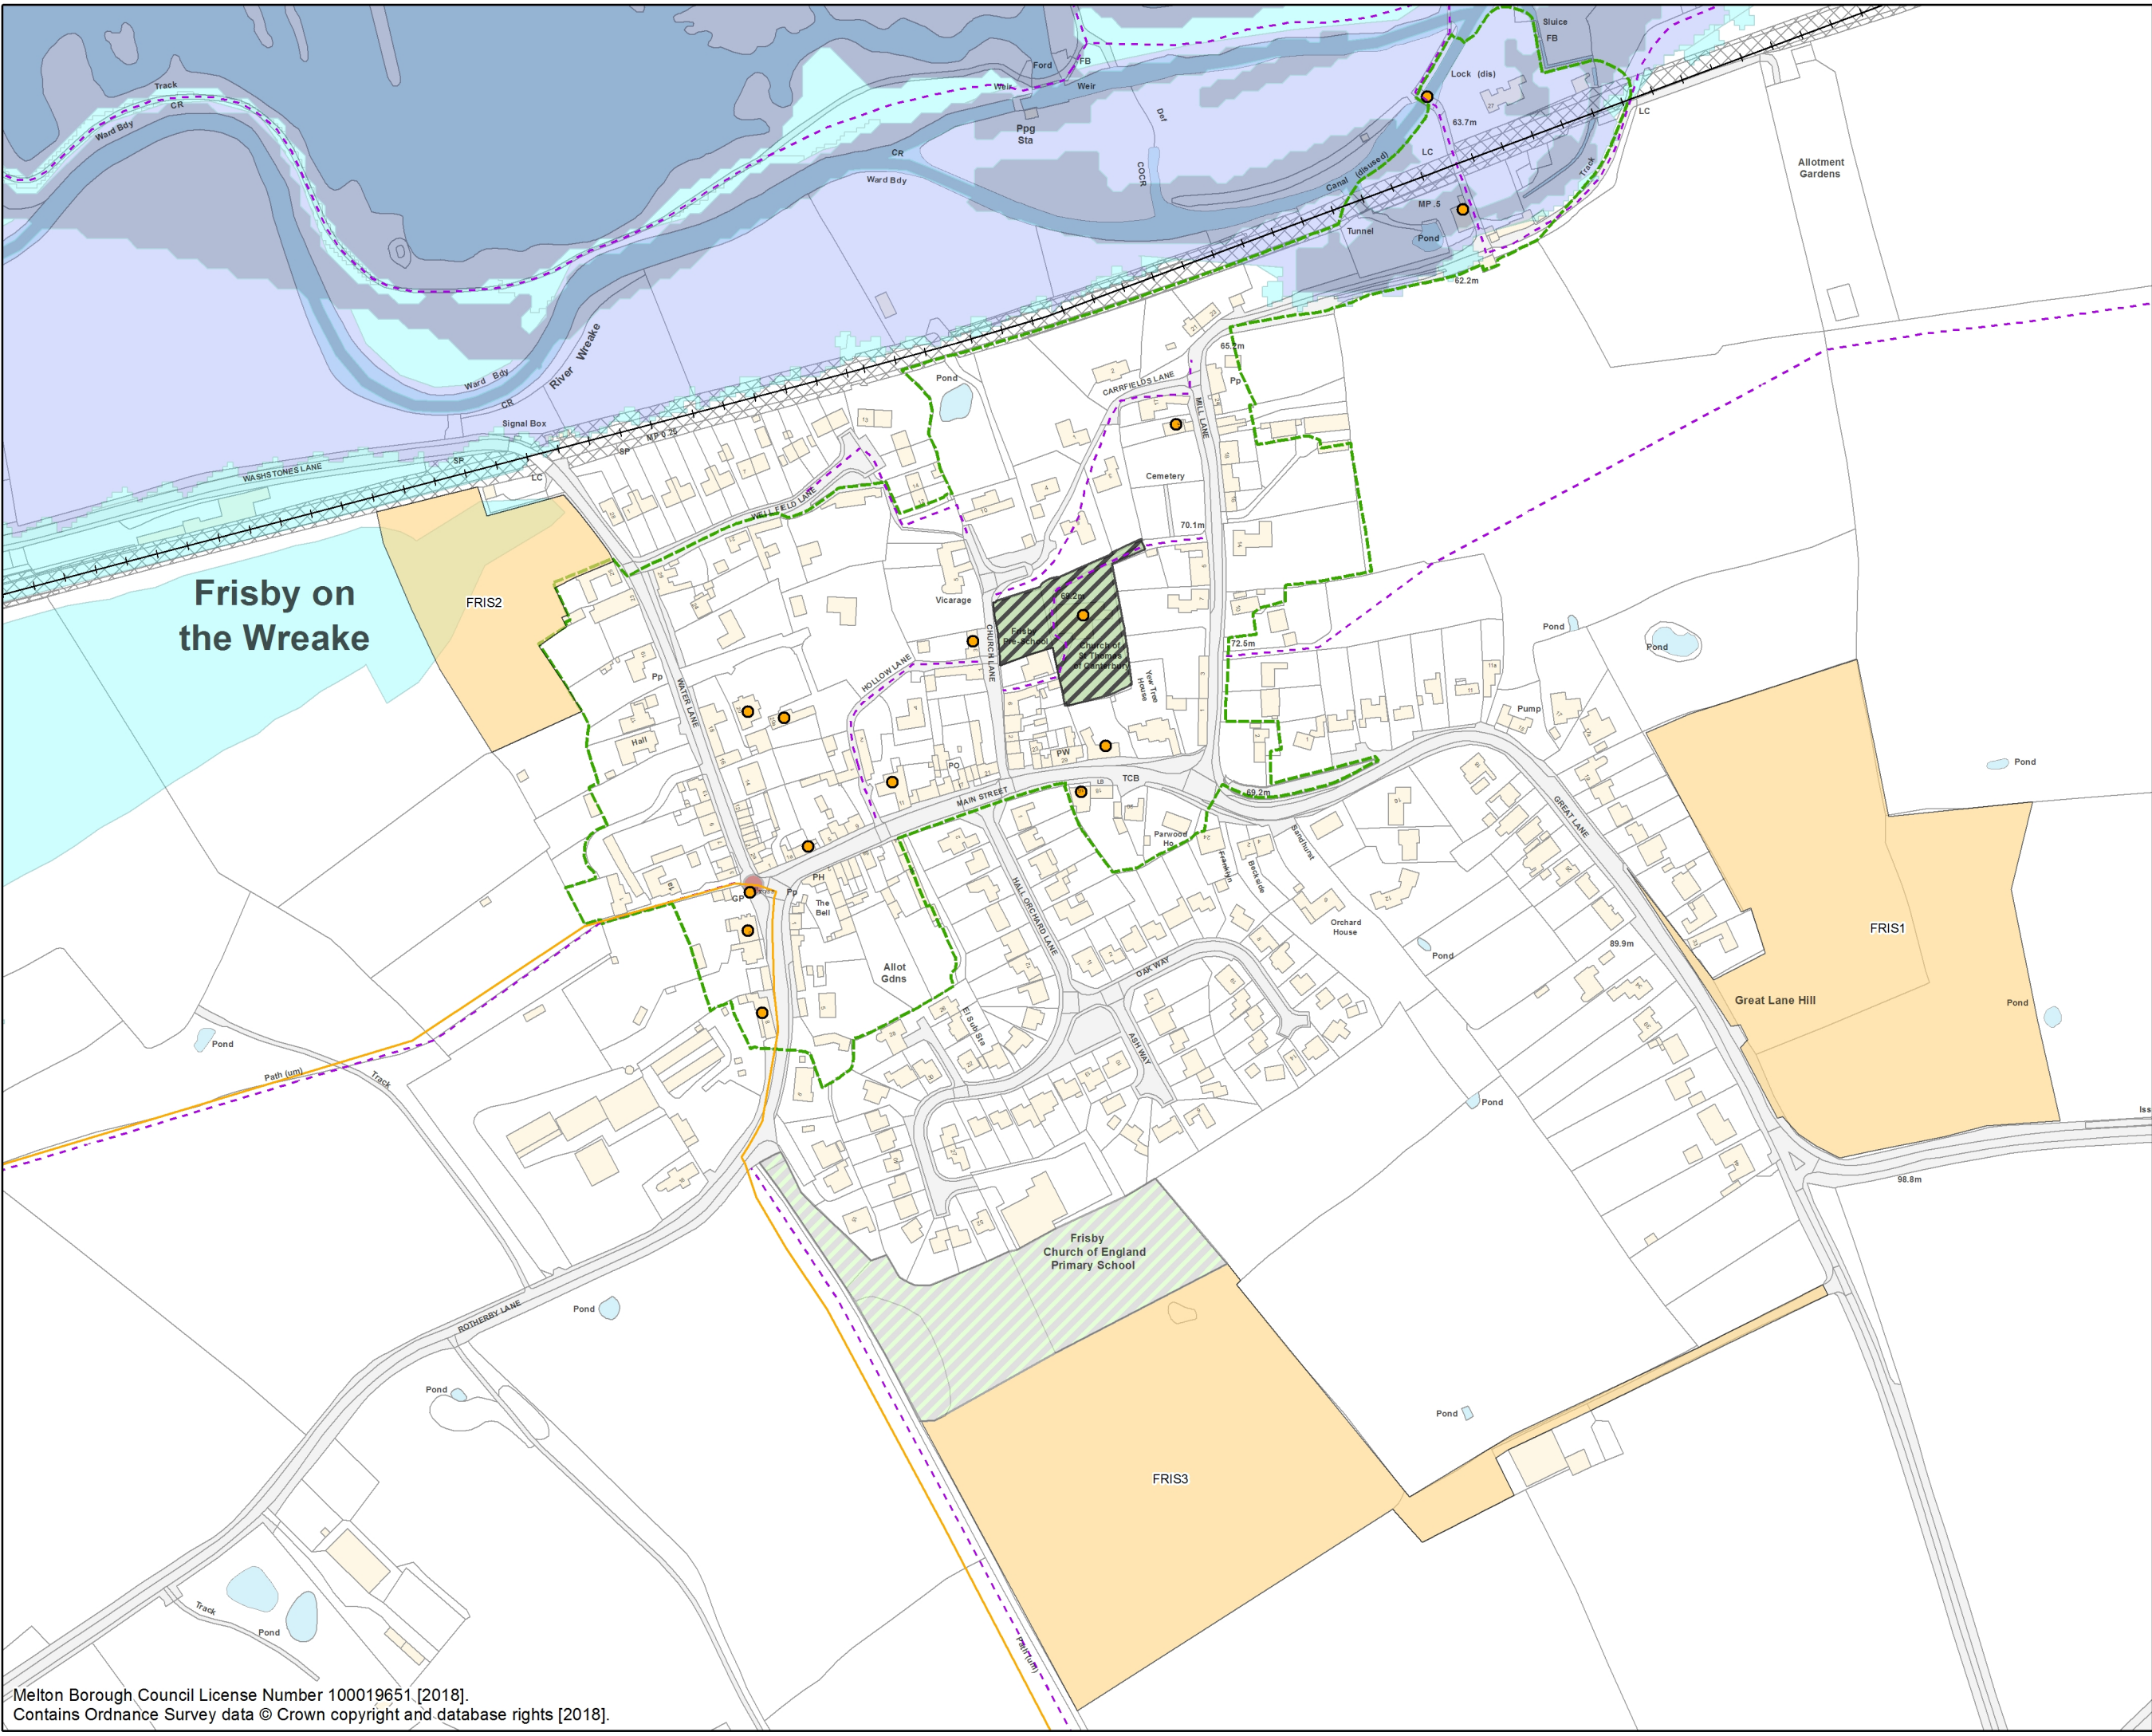

# Frisby on the Wreake

**Key**

- Melton Borough Boundary
- Housing Allocation
- Reserve Site
- Enhancement Area
- Non-residential
- Railway Track
- Leicestershire Round Footpath
- Public Right of Way
- Listed Building
- Key Employment Sites
- Conservation Area
- Area of Separation
- Local Green Space
- Registered Parks & Gardens
- Scheduled Monument
- National Nature Reserve
- Site of Special Scientific Interest
- Ancient Woodland
- Local Geological Site
- Local Wildlife Site
- Candidate/Potential Local Wildlife Site
- Flood Zone 3b
- Flood Zone 3
- Flood Zone 2

## Adoption Policies Map - Melton Local Plan (2011-2036) *Inset Maps*

Scale (A3):  
1:3,000