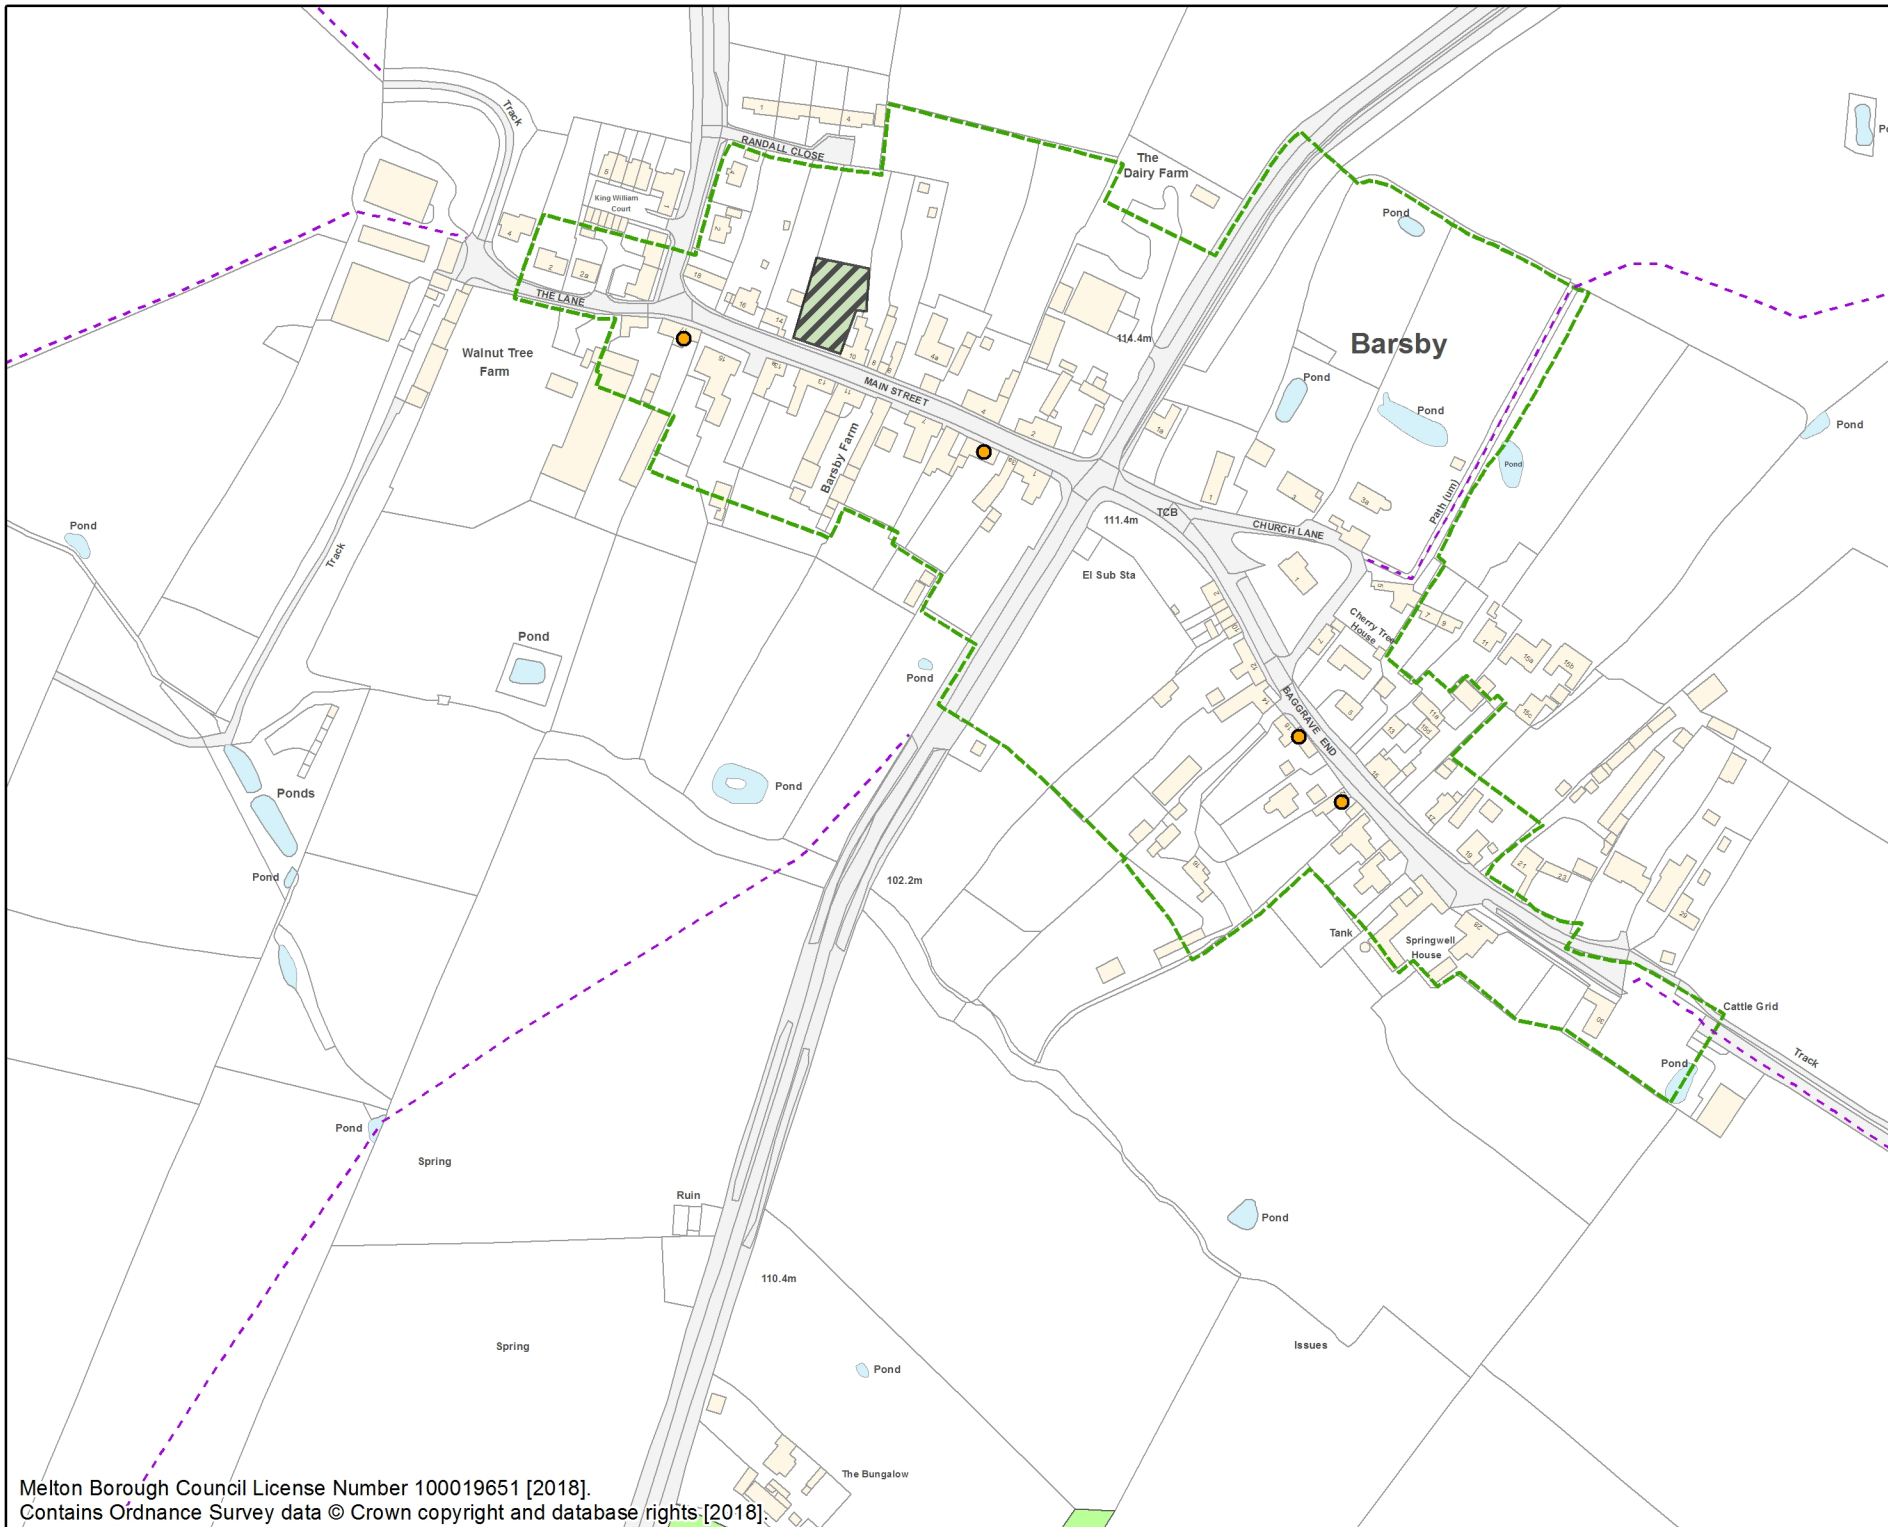

Barsby

Key	
	Melton Borough Boundary
	Housing Allocation
	Reserve Site
	Enhancement Area
	Non-residential
	Railway Track
	Leicestershire Round Footpath
	Public Right of Way
	Listed Building
	Key Employment Sites
	Conservation Area
	Area of Separation
	Local Green Space
	Registered Parks & Gardens
	Scheduled Monument
	National Nature Reserve
	Site of Special Scientific Interest
	Ancient Woodland
	Local Geological Site
	Local Wildlife Site
	Candidate/Potential Local Wildlife Site
	Flood Zone 3b
	Flood Zone 3
	Flood Zone 2

Adoption Policies Map - Melton Local Plan (2011-2036) Inset Maps

Scale (A4):
1:3,000