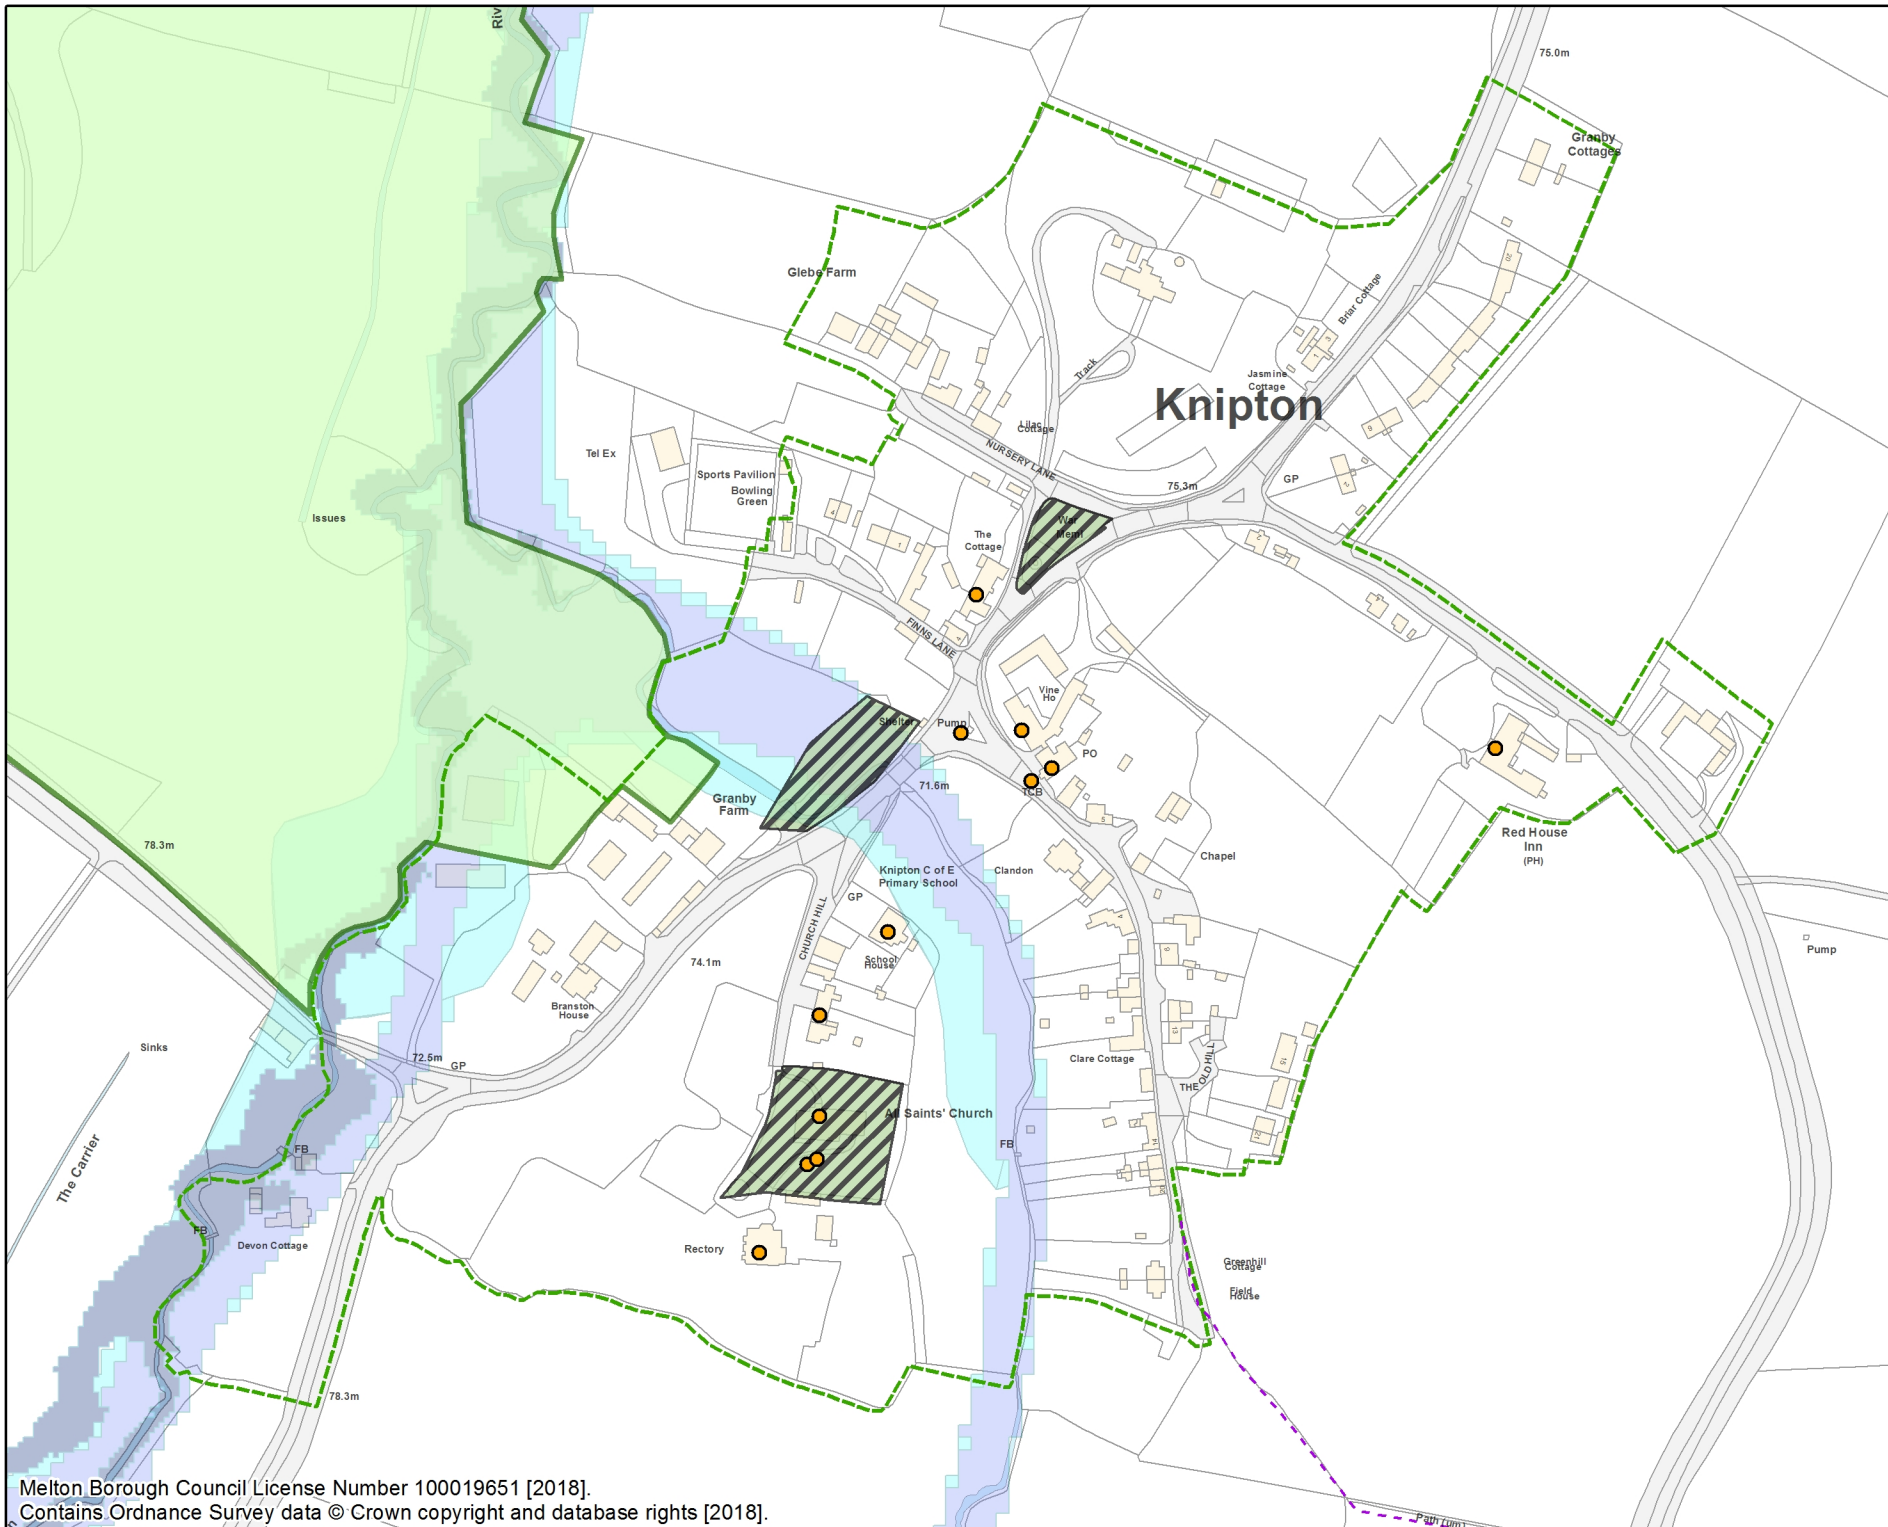

Knitpon

Key	
	Melton Borough Boundary
	Housing Allocation
	Reserve Site
	Enhancement Area
	Non-residential
	Railway Track
	Leicestershire Round Footpath
	Public Right of Way
	Listed Building
	Key Employment Sites
	Conservation Area
	Area of Separation
	Local Green Space
	Registered Parks & Gardens
	Scheduled Monument
	National Nature Reserve
	Site of Special Scientific Interest
	Ancient Woodland
	Local Geological Site
	Local Wildlife Site
	Candidate/Potential Local Wildlife Site
	Flood Zone 3b
	Flood Zone 3
	Flood Zone 2

Adoption Policies Map - Melton Local Plan (2011-2036) Inset Maps

Scale (A4):
1:3,000