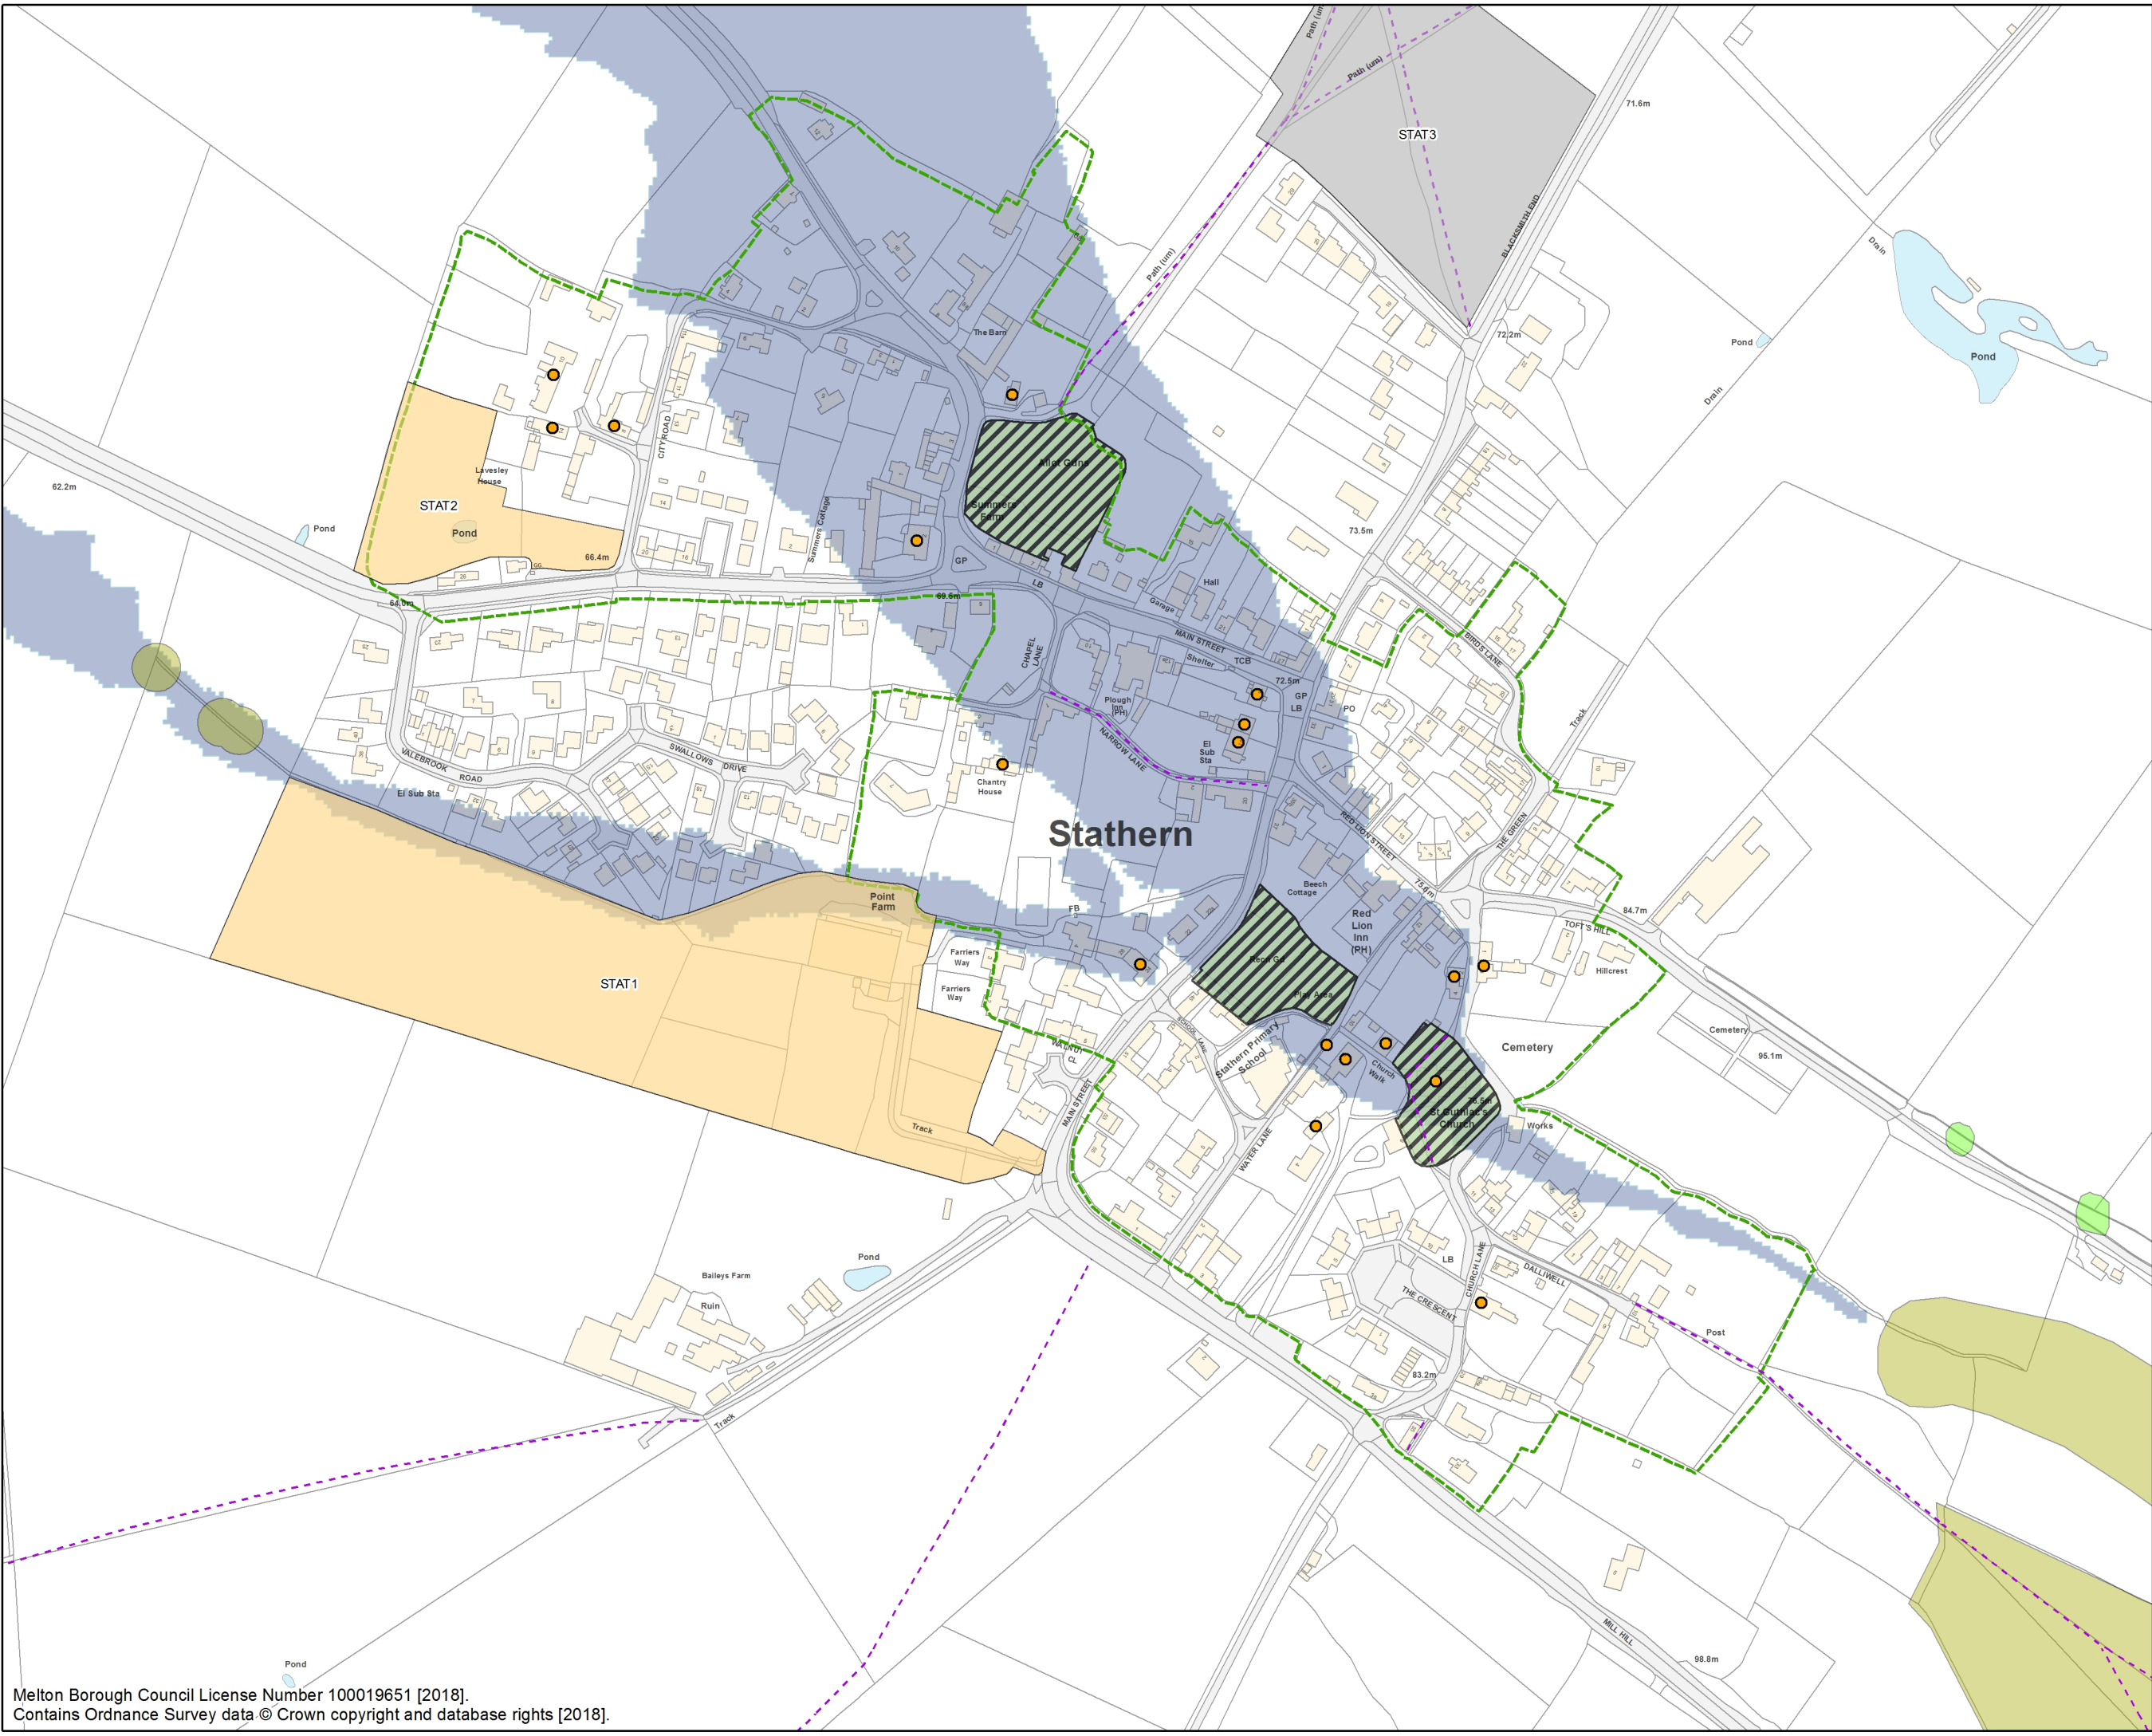

Stathern

Key

- Melton Borough Boundary
- Housing Allocation
- Reserve Site
- Enhancement Area
- Non-residential
- Railway Track
- Leicestershire Round Footpath
- Public Right of Way
- Listed Building
- Key Employment Sites
- Conservation Area
- Area of Separation
- Local Green Space
- Registered Parks & Gardens
- Scheduled Monument
- National Nature Reserve
- Site of Special Scientific Interest
- Ancient Woodland
- Local Geological Site
- Local Wildlife Site
- Candidate/Potential Local Wildlife Site
- Flood Zone 3b
- Flood Zone 3
- Flood Zone 2

**Adoption Policies
Map - Melton Local
Plan (2011-2036)
Inset Maps**

Scale (A3):
1:3,000