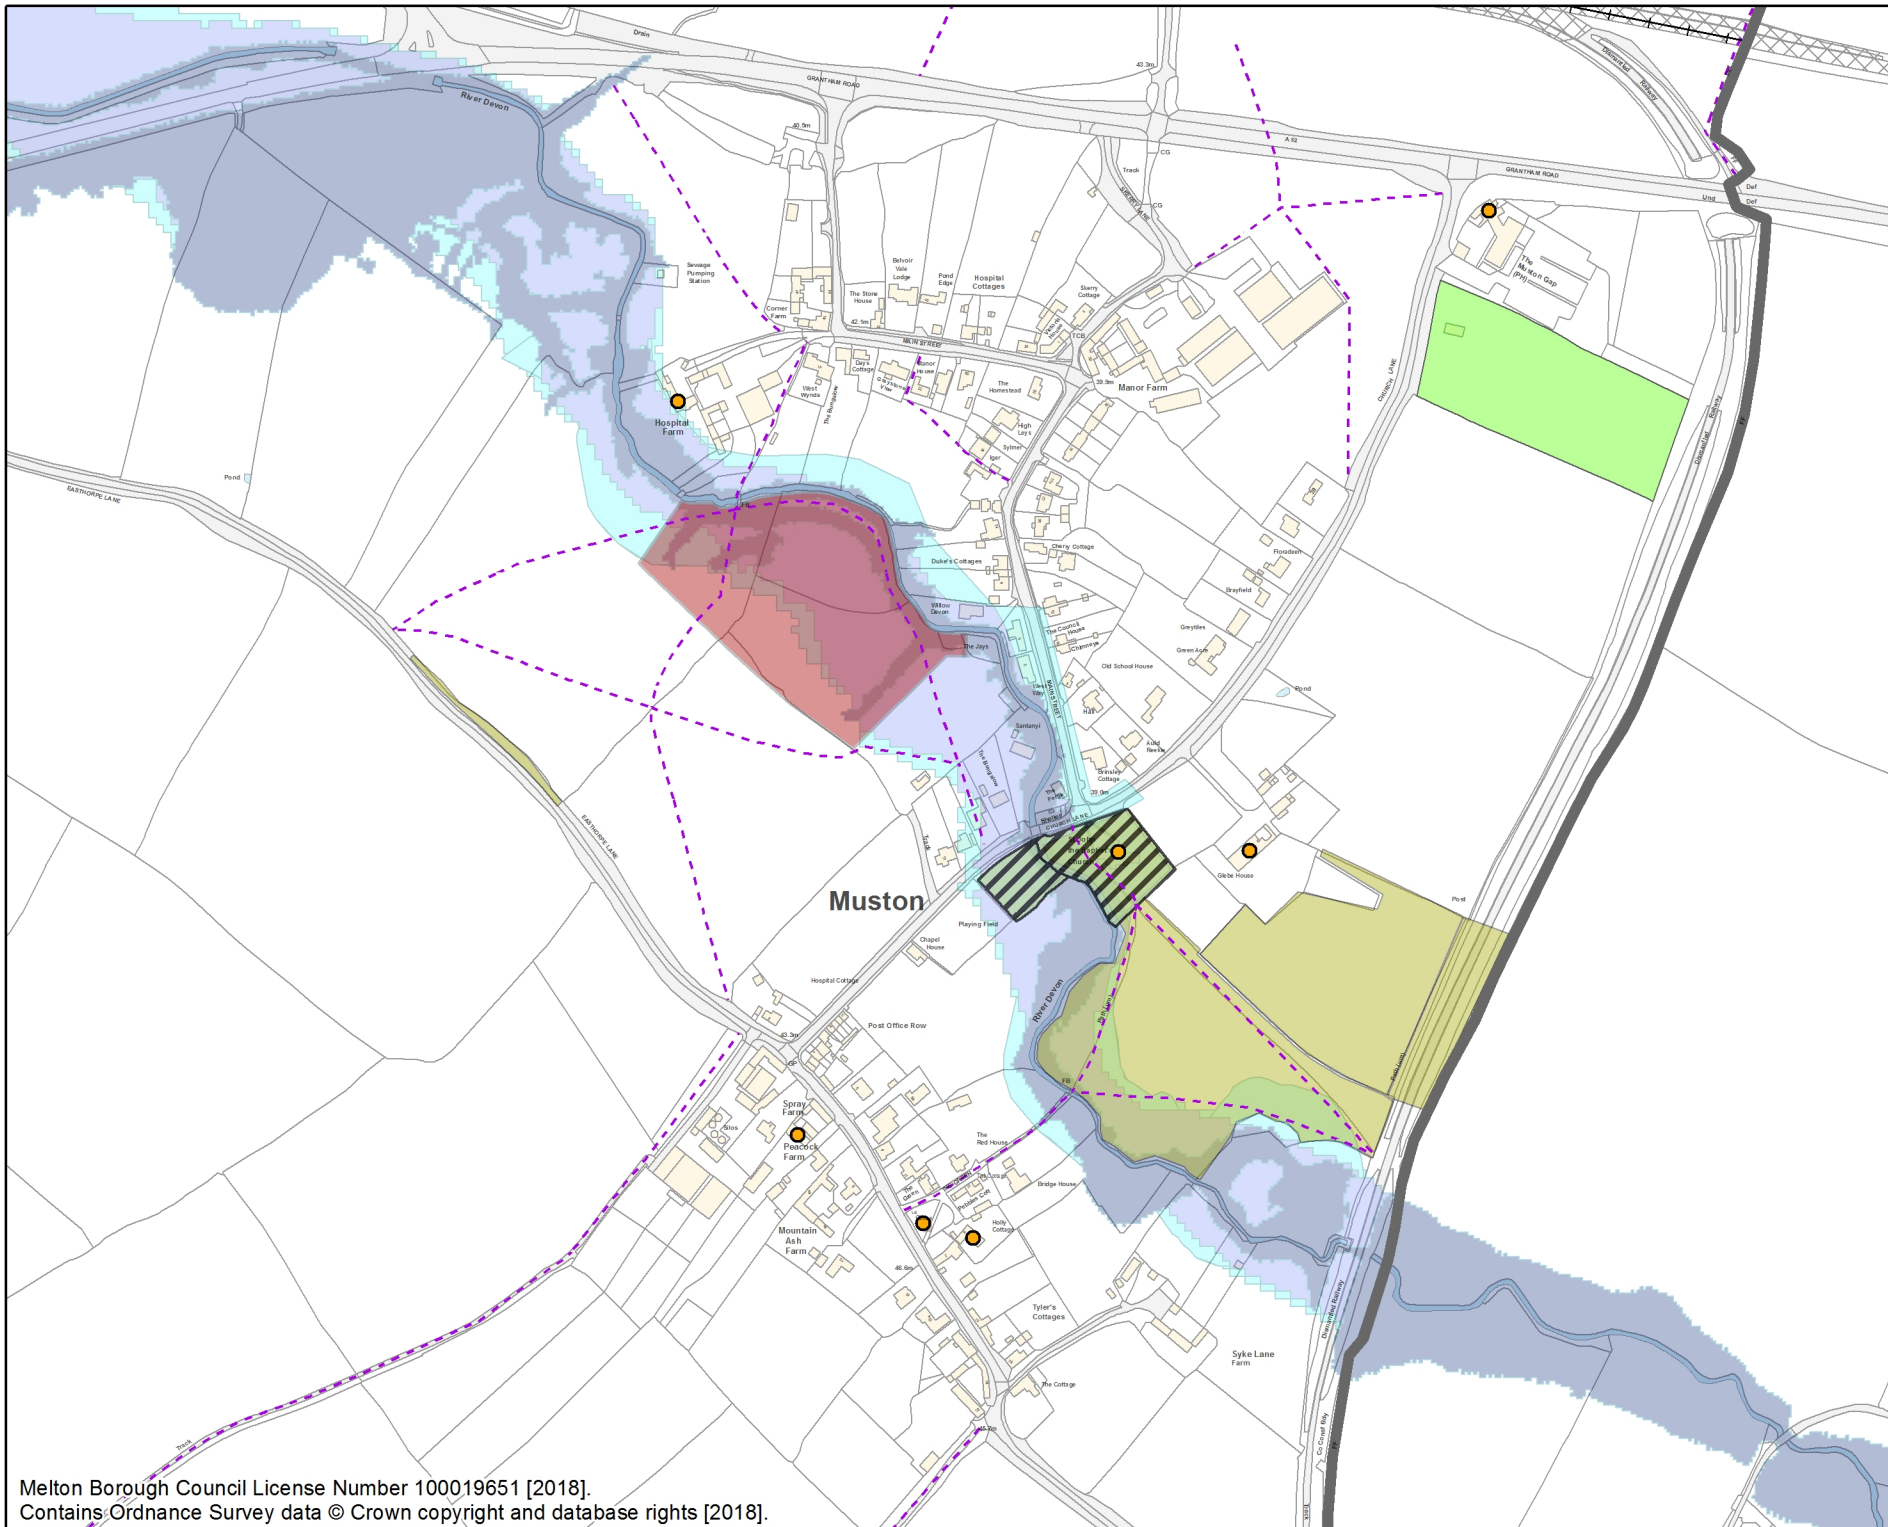

Muston

Key

- Melton Borough Boundary
- Housing Allocation
- Reserve Site
- Enhancement Area
- Non-residential
- Railway Track
- Leicestershire Round Footpath
- Public Right of Way
- Listed Building
- Key Employment Sites
- Conservation Area
- Area of Separation
- Local Green Space
- Registered Parks & Gardens
- Scheduled Monument
- National Nature Reserve
- Site of Special Scientific Interest
- Ancient Woodland
- Local Geological Site
- Local Wildlife Site
- Candidate/Potential Local Wildlife Site
- Flood Zone 3b
- Flood Zone 3
- Flood Zone 2

Adoption Policies Map - Melton Local Plan (2011-2036) *Inset Maps*

Scale (A4):
1:5,000