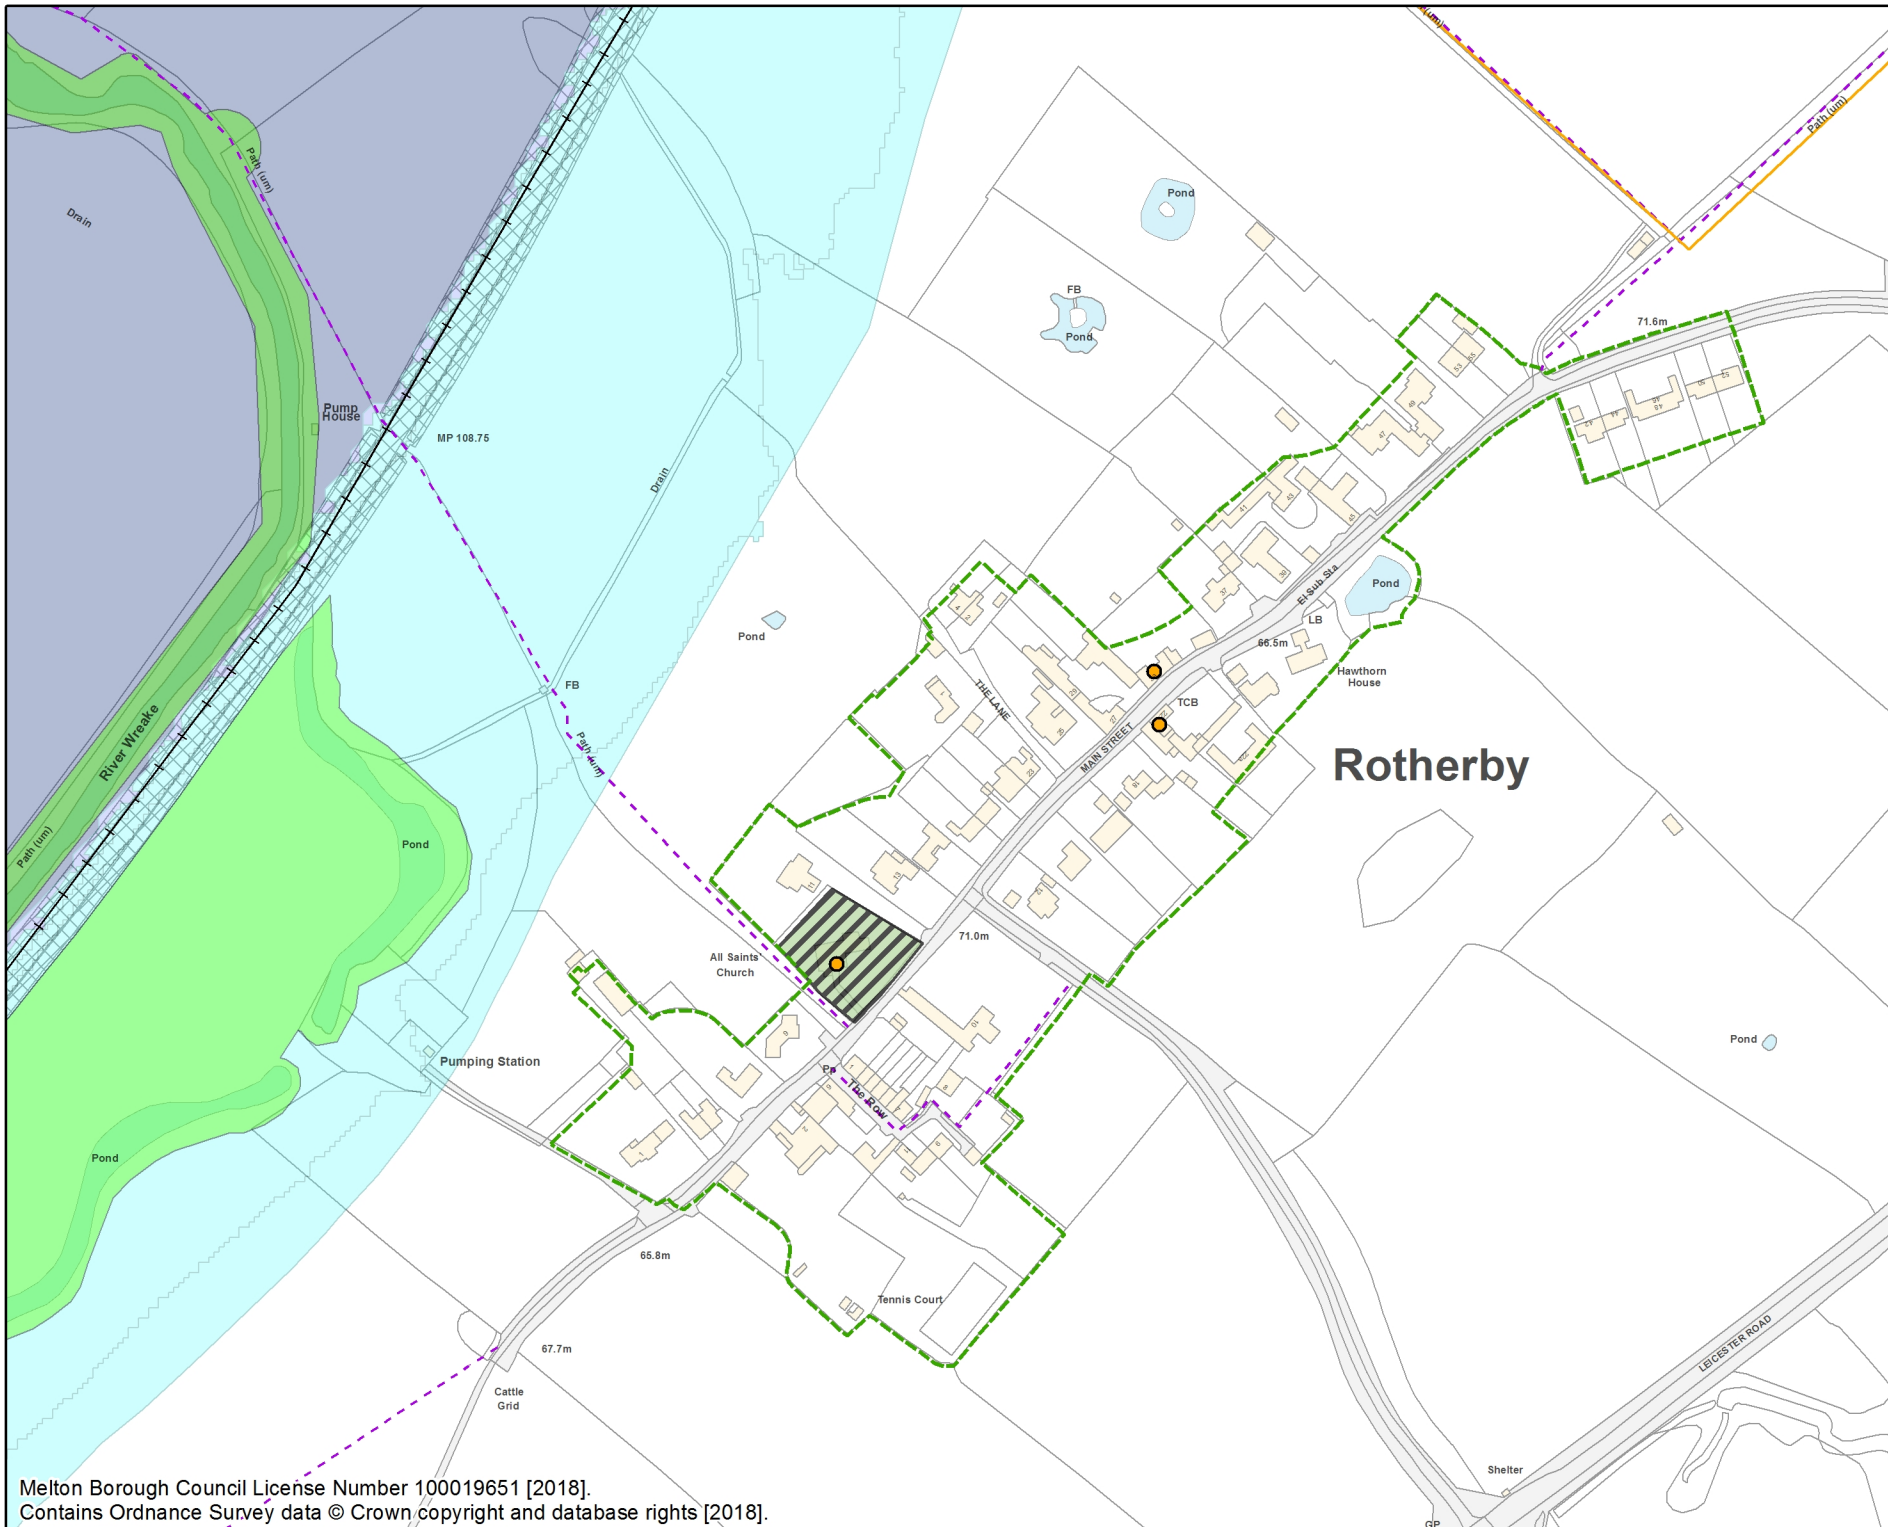

Rotherby

Key	
	Melton Borough Boundary
	Housing Allocation
	Reserve Site
	Enhancement Area
	Non-residential
	Railway Track
	Leicestershire Round Footpath
	Public Right of Way
	Listed Building
	Key Employment Sites
	Conservation Area
	Area of Separation
	Local Green Space
	Registered Parks & Gardens
	Scheduled Monument
	National Nature Reserve
	Site of Special Scientific Interest
	Ancient Woodland
	Local Geological Site
	Local Wildlife Site
	Candidate/Potential Local Wildlife Site
	Flood Zone 3b
	Flood Zone 3
	Flood Zone 2

Adoption Policies Map - Melton Local Plan (2011-2036) Inset Maps

Scale (A4):
1:3,000