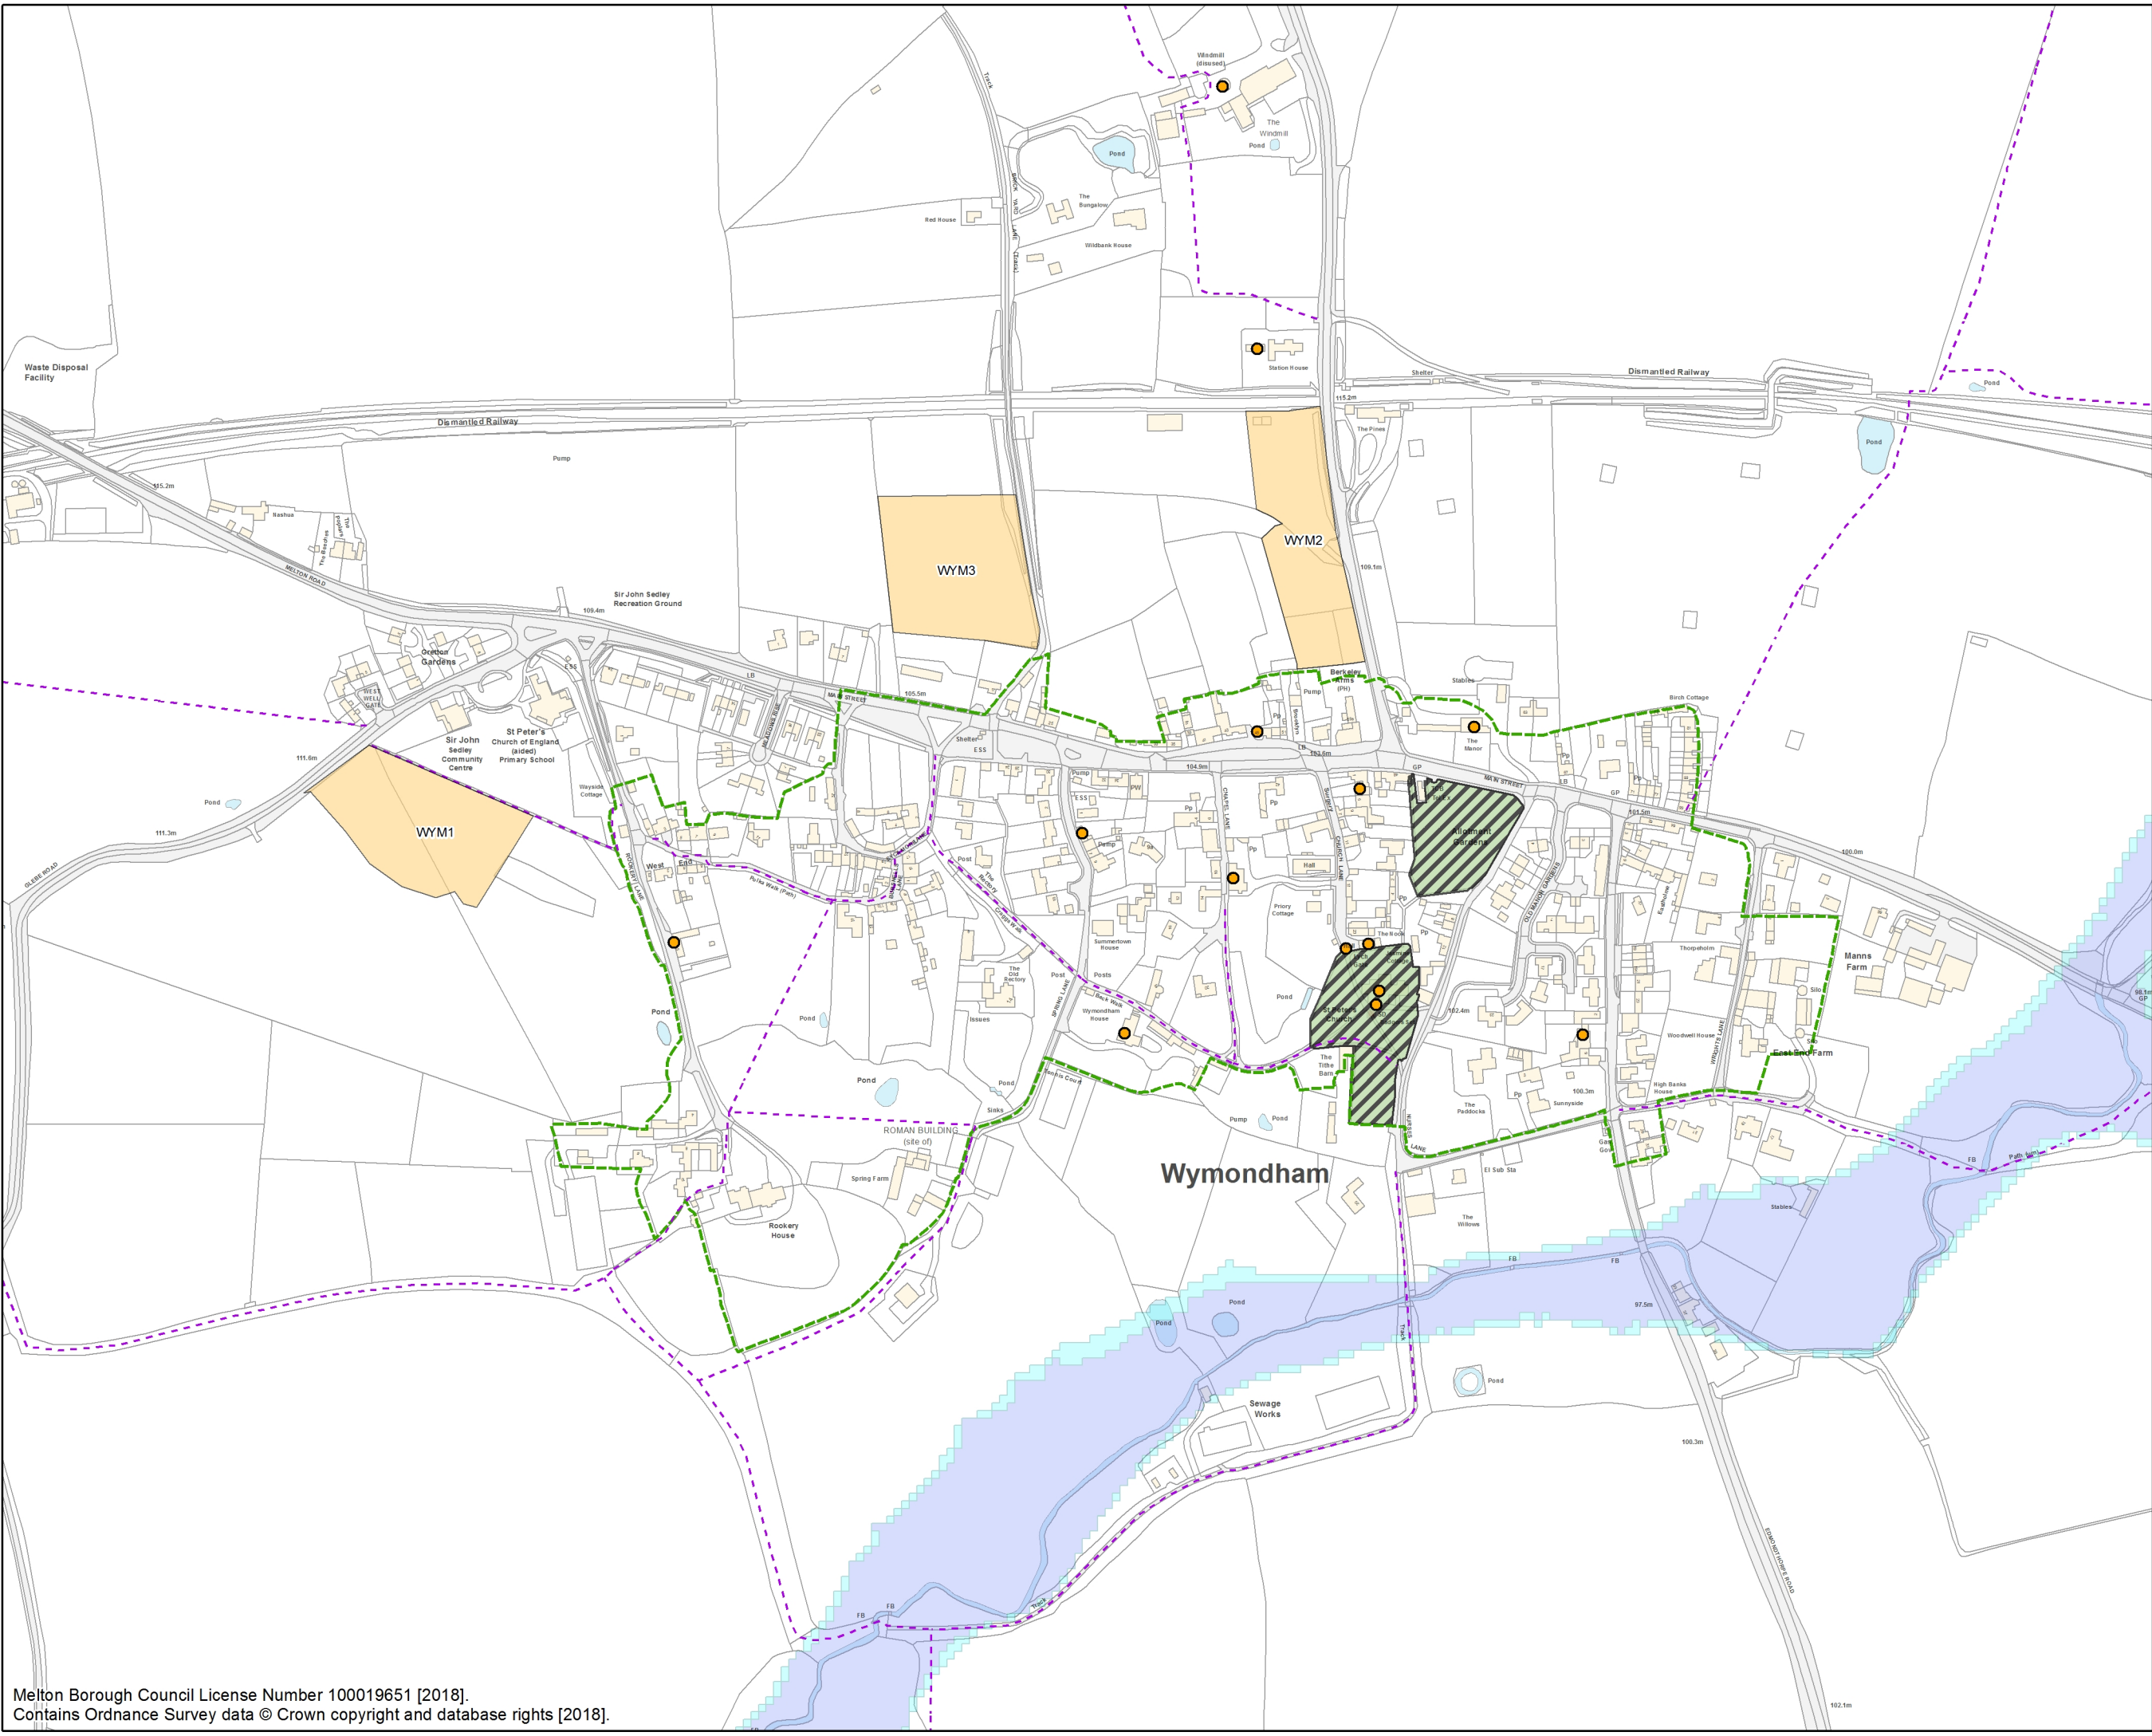

# Wymondham

**Key**

- Melton Borough Boundary
- Housing Allocation
- Reserve Site
- Enhancement Area
- Non-residential
- Railway Track
- Leicestershire Round Footpath
- Public Right of Way
- Listed Building
- Key Employment Sites
- Conservation Area
- Area of Separation
- Local Green Space
- Registered Parks & Gardens
- Scheduled Monument
- National Nature Reserve
- Site of Special Scientific Interest
- Ancient Woodland
- Local Geological Site
- Local Wildlife Site
- Candidate/Potential Local Wildlife Site
- Flood Zone 3b
- Flood Zone 3
- Flood Zone 2

**Adoption Policies  
Map - Melton Local  
Plan (2011-2036)  
Inset Maps**

Scale (A3):  
1:4,000