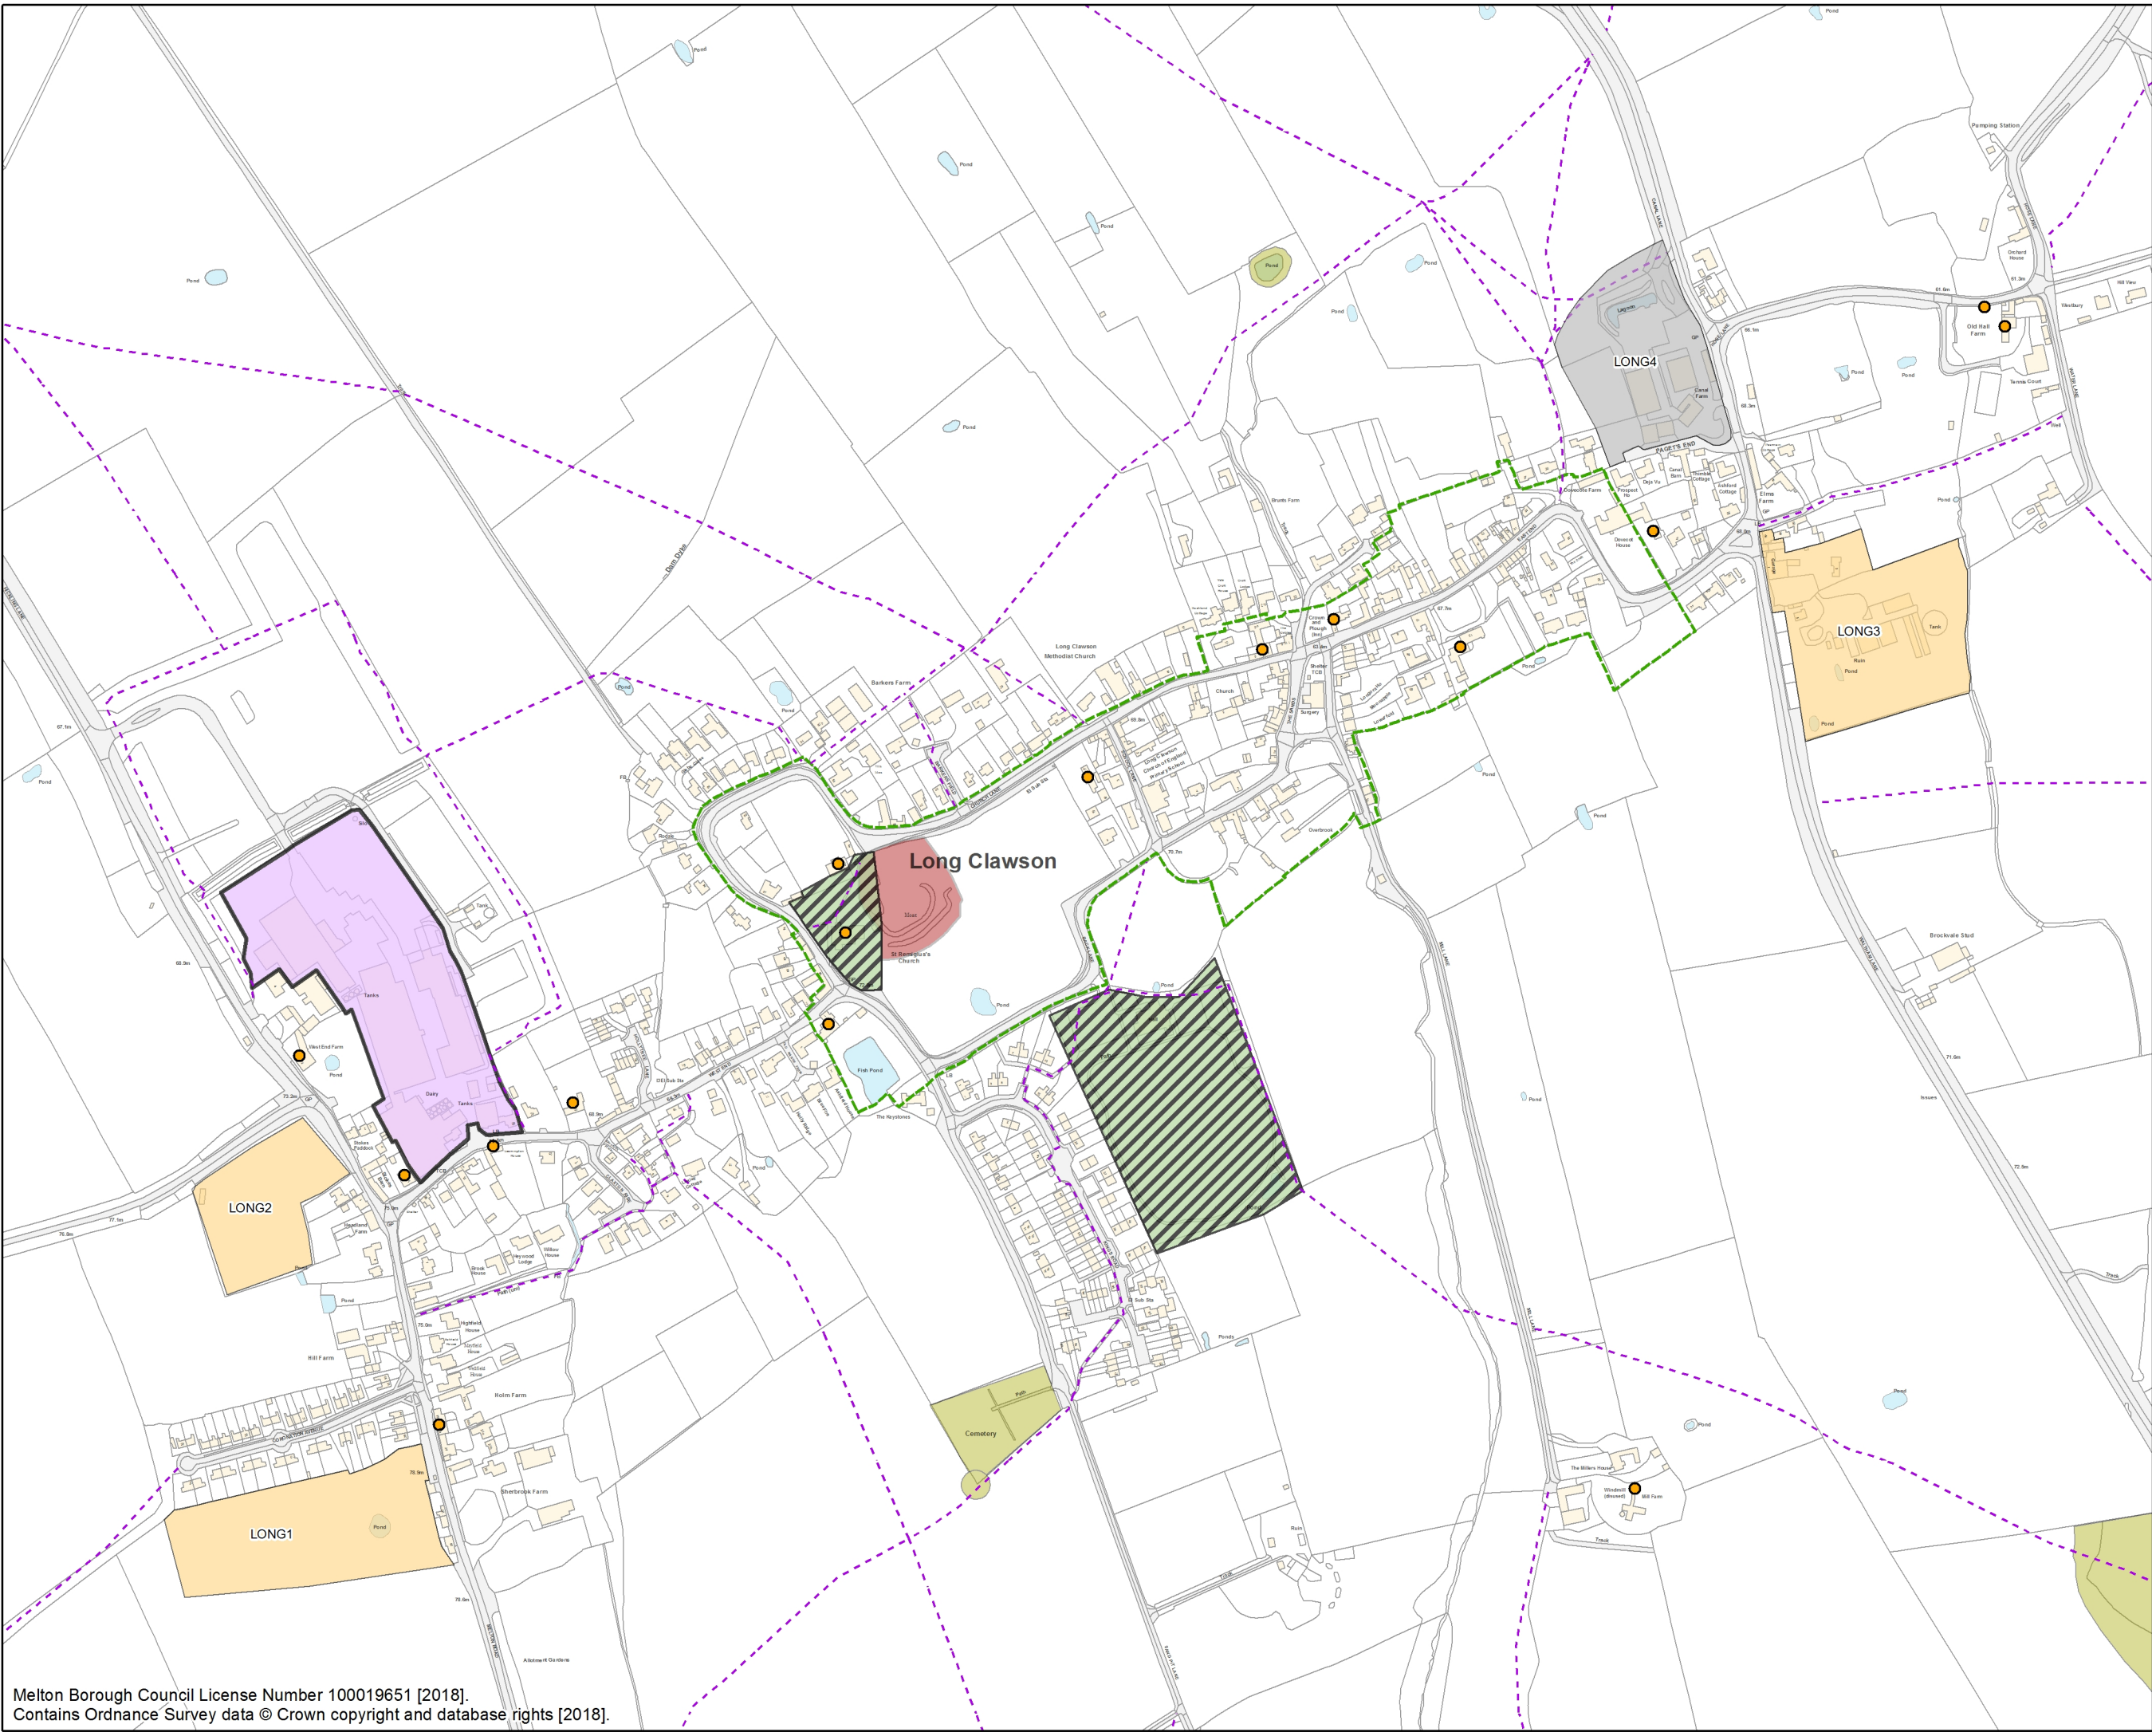

# Long Clawson

**Key**

- Melton Borough Boundary
- Housing Allocation
- Reserve Site
- Enhancement Area
- Non-residential
- Railway Track
- Leicestershire Round Footpath
- Public Right of Way
- Listed Building
- Key Employment Sites
- Conservation Area
- Area of Separation
- Local Green Space
- Registered Parks & Gardens
- Scheduled Monument
- National Nature Reserve
- Site of Special Scientific Interest
- Ancient Woodland
- Local Geological Site
- Local Wildlife Site
- Candidate/Potential Local Wildlife Site
- Flood Zone 3b
- Flood Zone 3
- Flood Zone 2

**Adoption Policies  
Map - Melton Local  
Plan (2011-2036)  
Inset Maps**

Scale (A3):  
1:5,000