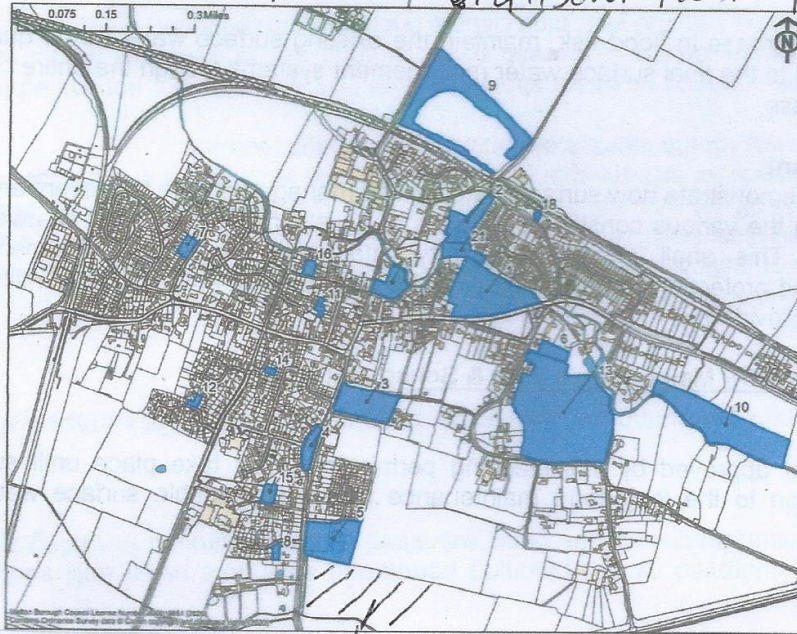

Map 12a Local Green Spaces Designations Bottesford/ Easthorpe

FROM NEIGHBOURHOOD PLAN

 PROPOSE ADDITIONAL GREEN SPACE